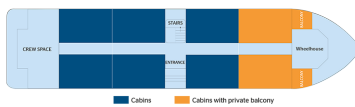

Interior design

Cabins

- Twin Room with 1 spare bed (150cm x 80cm) 17 m²
- Main deck 1 single bed 17 m²
- Main deck 2 adjustable twin beds 17 m²
- Main deck 2 adjustable twin beds with balcony 17 m²

Cabins equipments

If two adults and one child are sharing one cabin, the spare bed will measure 150cm x 80cm (59 in. x 31 in.).

Decks and technical details

MAIN DECK 8 cabins

UPPER DECK

SUN DECK

Year Built : 2018

Year Built : 2018

Guest capacity : 16

Guest capacity : 16

Number of cabins : 8

Number of cabins : 8

Width : 8

Width : 8

Length : 33

Length : 33