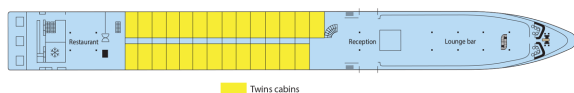

MS Mistral

4 anchors - Rhone and Saone Rivers - 78 cabins

MS Mistral

MS Mistral sails on the Rhone and the Saone Rivers.

Interior design

Cabins

- Main deck 1 single bed 9 m²
- Main deck 2 beds 11 m²
- Main deck 3 beds 11 m²
- Upper deck 2 beds 11 m²

Decks and technical details

MAIN DECK 51 cabins

Year Built : 1999
Year Renovated : 2007
Guest capacity : 158
Number of cabins : 78
Width : 11.40
Length : 110
Number of decks : 2
Cabins outside

UPPER DECK 27 cabins