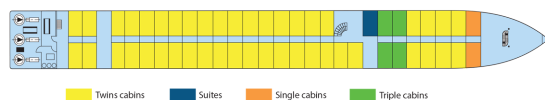

MS Mistral

4 anchors - Rhone and Saone Rivers - 78 cabins

MS Mistral

MS Mistral sails on the Rhone and the Saone Rivers.

Interior design

Cabins

- Main deck 1 single bed 9 m²
- Main deck 2 beds 11 m²
- Main deck 3 beds 11 m²
- Upper deck 2 beds 11 m²

Decks and technical details

MAIN DECK 51 cabins

Year Built : 1999
Year Renovated : 2007
Guest capacity : 158
Number of cabins : 78
Width : 11.40
Length : 110
Number of decks : 2
Cabins outside

UPPER DECK 27 cabins