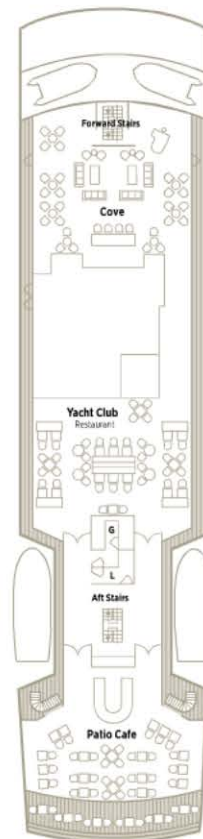

ALL-SUITE ELEGANCE

OS

Owner's Suite |

515 sq. ft. / 47.8 sq. m.

S1

S2

S3

S4

Yacht Suite |

280 sq. ft. / 26 sq. m.

Yacht Suite |

223 sq. ft. / 20.7 sq. m.

Each of Crystal Esprit's 31 suites is a sanctuary unto itself. Surrounded in nautical elegance of fine proportion, subtle navigational cues are accentuated by natural materials, rich woods and gorgeous marbles, offering a refined nod to yachting traditions. All feature:

DECK PLANS

Note: third berth available in OS, S1, S2 and S3 only, based on availability and capacity

⌄ Connecting rooms

Seabreeze Deck 2

Horizon Deck 3

Crystal Deck 4

Sunset Deck 5