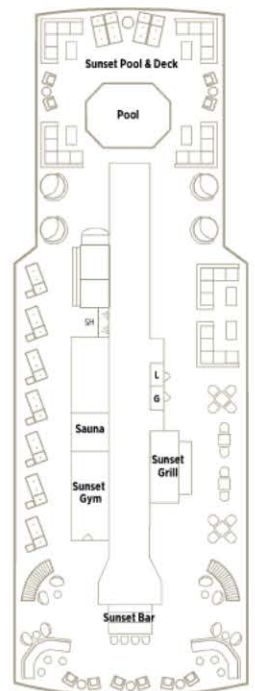

ALL-SUITE ELEGANCE

OS

Owner's Suite |

515 sq. ft. / 47.8 sq. m.

S1

S2

S3

S4

Yacht Suite |

280 sq. ft. / 26 sq. m.

Yacht Suite |

223 sq. ft. / 20.7 sq. m.

Each of Crystal Esprit's 31 suites is a sanctuary unto itself. Surrounded in nautical elegance of fine proportion, subtle navigational cues are accentuated by natural materials, rich woods and gorgeous marbles, offering a refined nod to yachting traditions. All feature:

DECK PLANS

Note: third berth available in OS, S1, S2 and S3 only, based on availability and capacity

⌄ Connecting rooms

Seabreeze Deck 2

Horizon Deck 3

Crystal Deck 4

Sunset Deck 5