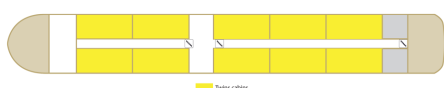

Ms Déborah

5 anchors - French canals - 11 cabins

Ms Déborah

The barge "Déborah" cruises along the Upper-Loire.

Interior design

Cabins

- Main deck 2 beds 8 m²
- Upper Deck 1 double bed - disabled person 11 m²

Decks and technical details

MAIN DECK 10 cabins

UPPER DECK 1 cabin

SUN DECK

Year Built : 2016
Guest capacity : 22
Number of cabins : 11
Width : 5.07
Length : 38.5
Number of crew members : 5
Number of decks : 2
Cabins outside
Jacuzzi