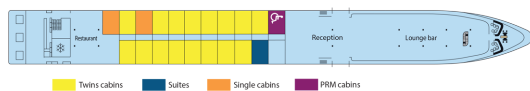

MS Douce France

5 anchors - Rhine - 55 cabins

MS Douce France

The MS Douce France sails on the Rhine.

Interior design

Cabins

- Main deck 1 double bed 16 m²
- Main deck 1 single bed 9 m²
- Main deck 2 adjustable twin beds 14 m²
- Upper Deck 1 double bed - disabled person 14 m²
- Upper deck 1 single bed 9 m²
- Upper deck 2 adjustable twin beds 14 m²
- Upper deck suite 3 beds 23 m²

Decks and technical details

MAIN DECK 35 cabins

UPPER DECK 20 cabins

SUN DECK

Year Built : 1997
Year Renovated : 2017
Guest capacity : 106
Number of cabins : 55
Width : 11.40
Length : 110
Number of decks : 2
Cabins outside