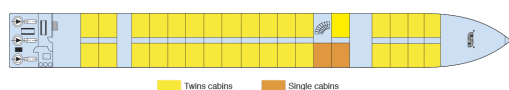

MS Douce France

5 anchors - Rhine - 55 cabins

MS Douce France

The MS Douce France sails on the Rhine.

Interior design

Cabins

- Main deck 1 double bed 16 m²
- Main deck 1 single bed 9 m²
- Main deck 2 adjustable twin beds 14 m²
- Upper Deck 1 double bed - disabled person 14 m²
- Upper deck 1 single bed 9 m²
- Upper deck 2 adjustable twin beds 14 m²
- Upper deck suite 3 beds 23 m²

Decks and technical details

MAIN DECK 35 cabins

UPPER DECK 20 cabins

SUN DECK

Year Built : 1997
Year Renovated : 2017
Guest capacity : 106
Number of cabins : 55
Width : 11.40
Length : 110
Number of decks : 2
Cabins outside