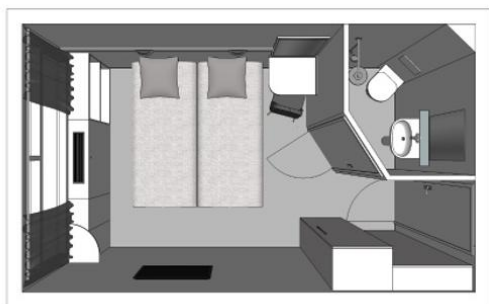

MS Léonard de Vinci

4 anchors - Rhine River and its tributaries - 72 cabins

MS Léonard de Vinci

MS Léonard de Vinci sails on the Rhine River and its tributaries.

Interior design

Cabins

- Main deck 1 single bed 8 m²
- Main deck 2 beds 11 m²
- Main deck 2 adjustable twin beds 12 m²
- Main deck Suite 1 double bed 24 m²
- Upper deck 2 adjustable twin beds 11 m²

Cabins equipments

- TV
- Telephone (for internal calls only)
- Bathroom with shower and toilet
- Towels
- Safe
- Independent air-conditioning
- Electricity 220V
- Wi-Fi

Please note that there is no laundry service on board the ship.

Decks and technical details

MAIN DECK 49 cabins

Year Built : 2003
Year Renovated : 2011
Guest capacity : 143
Number of cabins : 72
Width : 11.40
Length : 105
Number of decks : 2
Cabins outside

UPPER DECK 23 cabins