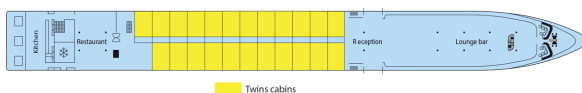

MS Léonard de Vinci

4 anchors - Rhine River and its tributaries - 72 cabins

MS Léonard de Vinci

MS Léonard de Vinci sails on the Rhine River and its tributaries.

Interior design

Cabins

- Main deck 1 single bed 8 m²
- Main deck 2 beds 11 m²
- Main deck 2 adjustable twin beds 12 m²
- Main deck Suite 1 double bed 24 m²
- Upper deck 2 adjustable twin beds 11 m²

Decks and technical details

MAIN DECK 49 cabins

Year Built : 2003
Year Renovated : 2011
Guest capacity : 143
Number of cabins : 72
Width : 11.40
Length : 105
Number of decks : 2
Cabins outside

UPPER DECK 23 cabins