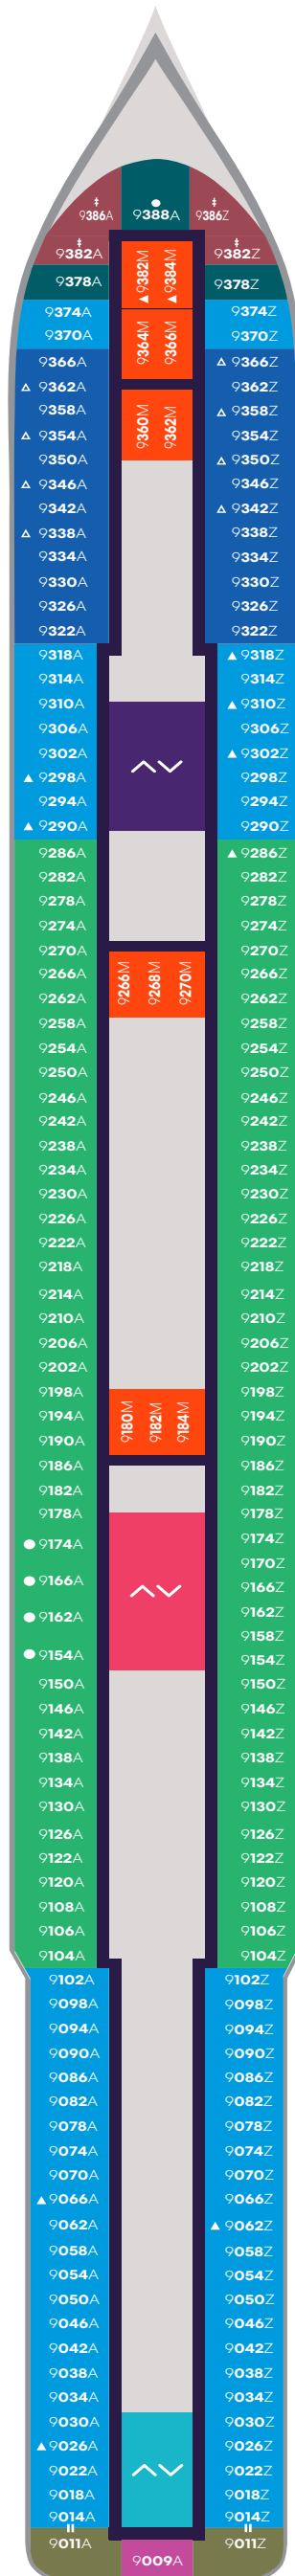

Deck

4

SCARLET LADY

Portside Left

Starboard Right

Key

Sailor Areas & Corridors

Crew Areas

Key

-  Crew Areas
-  Circular Stairs
-  Stairwells
-  Elevator & Stairs
-  Accessible Head
-  The Head

Deck

7

SCARLET LADY

VOYAGES

Portside
Left

Starboard
Right

Deck

9

SCARLET LADY

Portside
Left

Starboard
Right

Key

- SCP Cheeky Corner Suite – Pretty Big Terrace
- SAP Sweet Aft Suite – Pretty Big Terrace
- TX XL Sea Terrace
- TC Central Sea Terrace
- TR The Sea Terrace
- VI Solo Sea View
- VW The Sea View
- IN The Insider
- Sailor Areas & Corridors
- Crew Areas
- ^v Elevator & Stairs
- ‡ Sleeps 1
- ▲ Sleeps 3; Includes a pullman bed
- △ Sleeps 3; Includes an extra lower bed
- Accessible cabin
- || Connecting cabins

Deck

10

SCARLET LADY

Key

- SCE Cheeky Corner Suite - Even Bigger Terrace
- SAE Sweet Aft Suite - Even Bigger Terrace
- TX XL Sea Terrace
- TC Central Sea Terrace
- TR The Sea Terrace
- VW The Sea View
- IN The Insider
- Sailor Areas & Corridors
- Crew Areas
- ^ v Elevator & Stairs
- ▲ Sleeps 3; Includes a pullman bed
- △ Sleeps 3; Includes an extra lower bed
- Accessible cabin
- || Connecting cabins