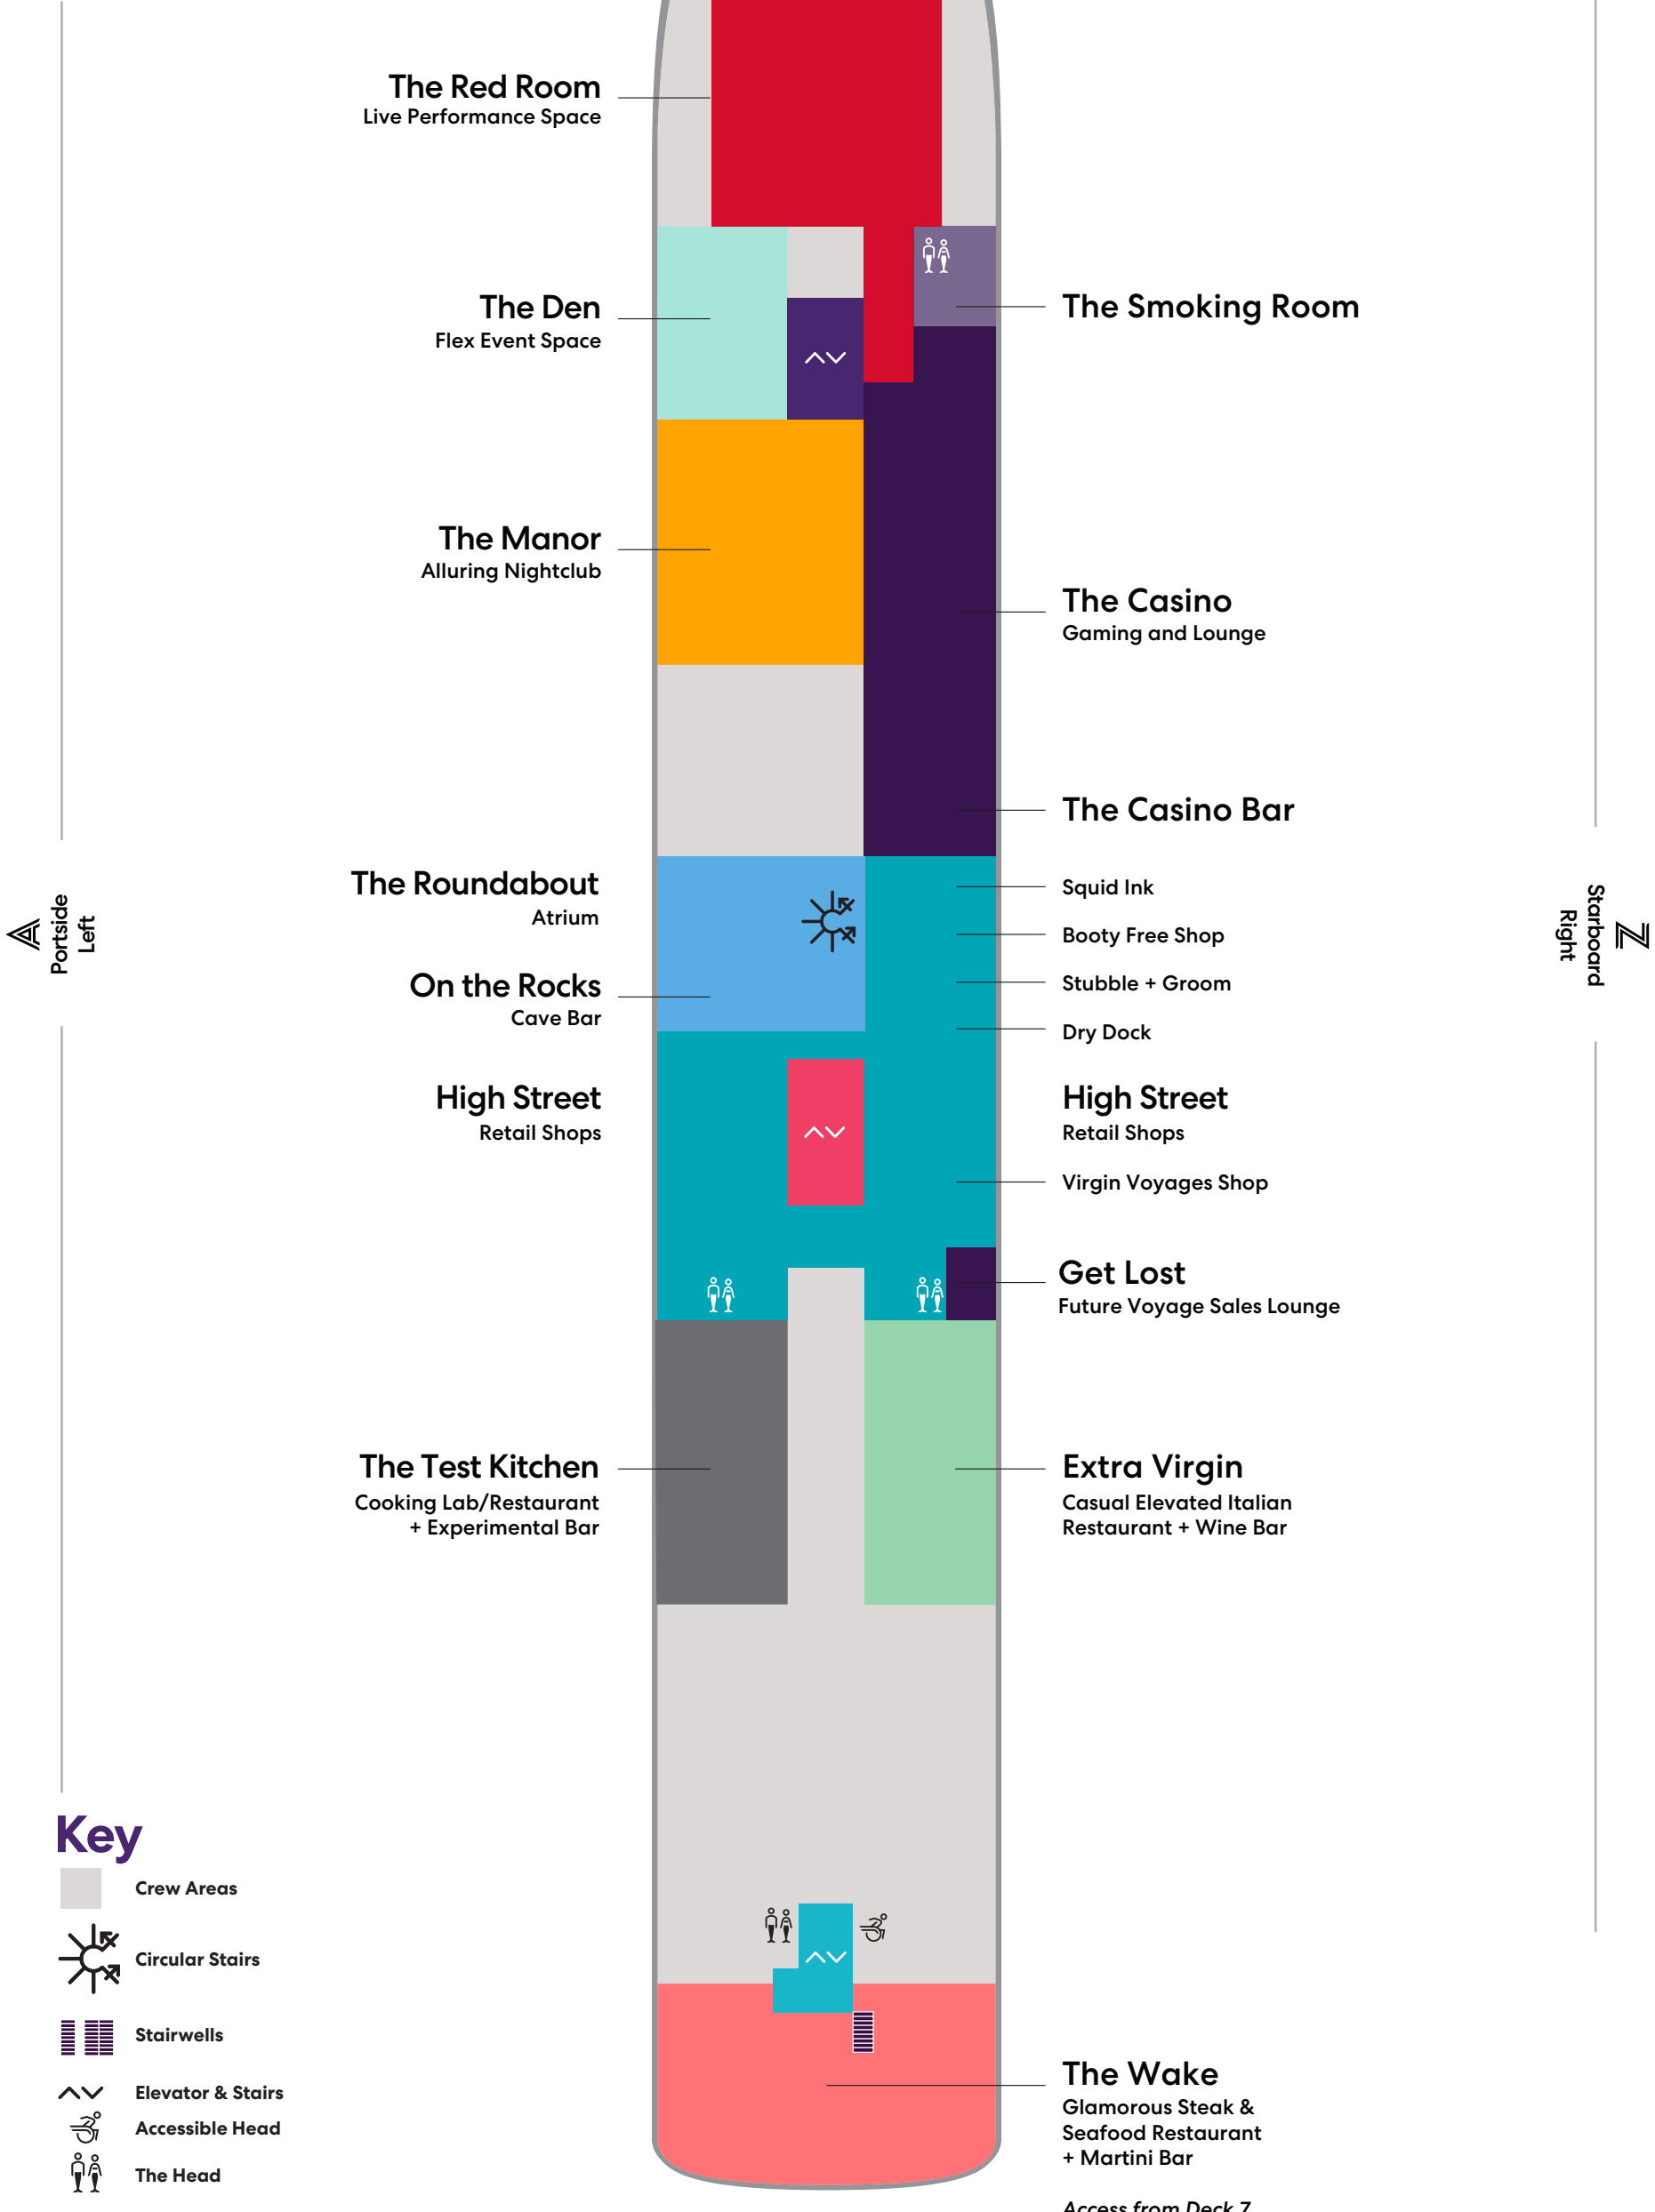

Deck

4

SCARLET LADY

Portside Left

Starboard Right

Key

Sailor Areas & Corridors

Crew Areas

Elevator & Stairs

Deck

5

SCARLET LADY

Portside
Left

Starboard
Right

Redemption
Spa

Sailor Services
Help Desk

Razzle Dazzle
Vegetarian-forward
Restaurant with Meaty
Cheats + Red Bar

Pink Agave
Upscale Mexican
Restaurant + Mezcal Bar

Key

- VW The Sea View
- I1 Solo Insider
- IN The Insider
- I4 Social Insider
- S Sailor Areas & Corridors
- C Crew Areas
- Elevator & Stairs
- Accessible Head
- ‡ Sleeps 1
- ▲ Sleeps 3; Includes a pullman bed
- + Sleeps 4; Includes both 2 lower beds and 2 pullmans
- Accessible cabin

Key

-  Crew Areas
-  Circular Stairs
-  Stairwells
-  Elevator & Stairs
-  Accessible Head
-  The Head

Deck

7

SCARLET LADY

VOYAGES

Portside
Left

Starboard
Right