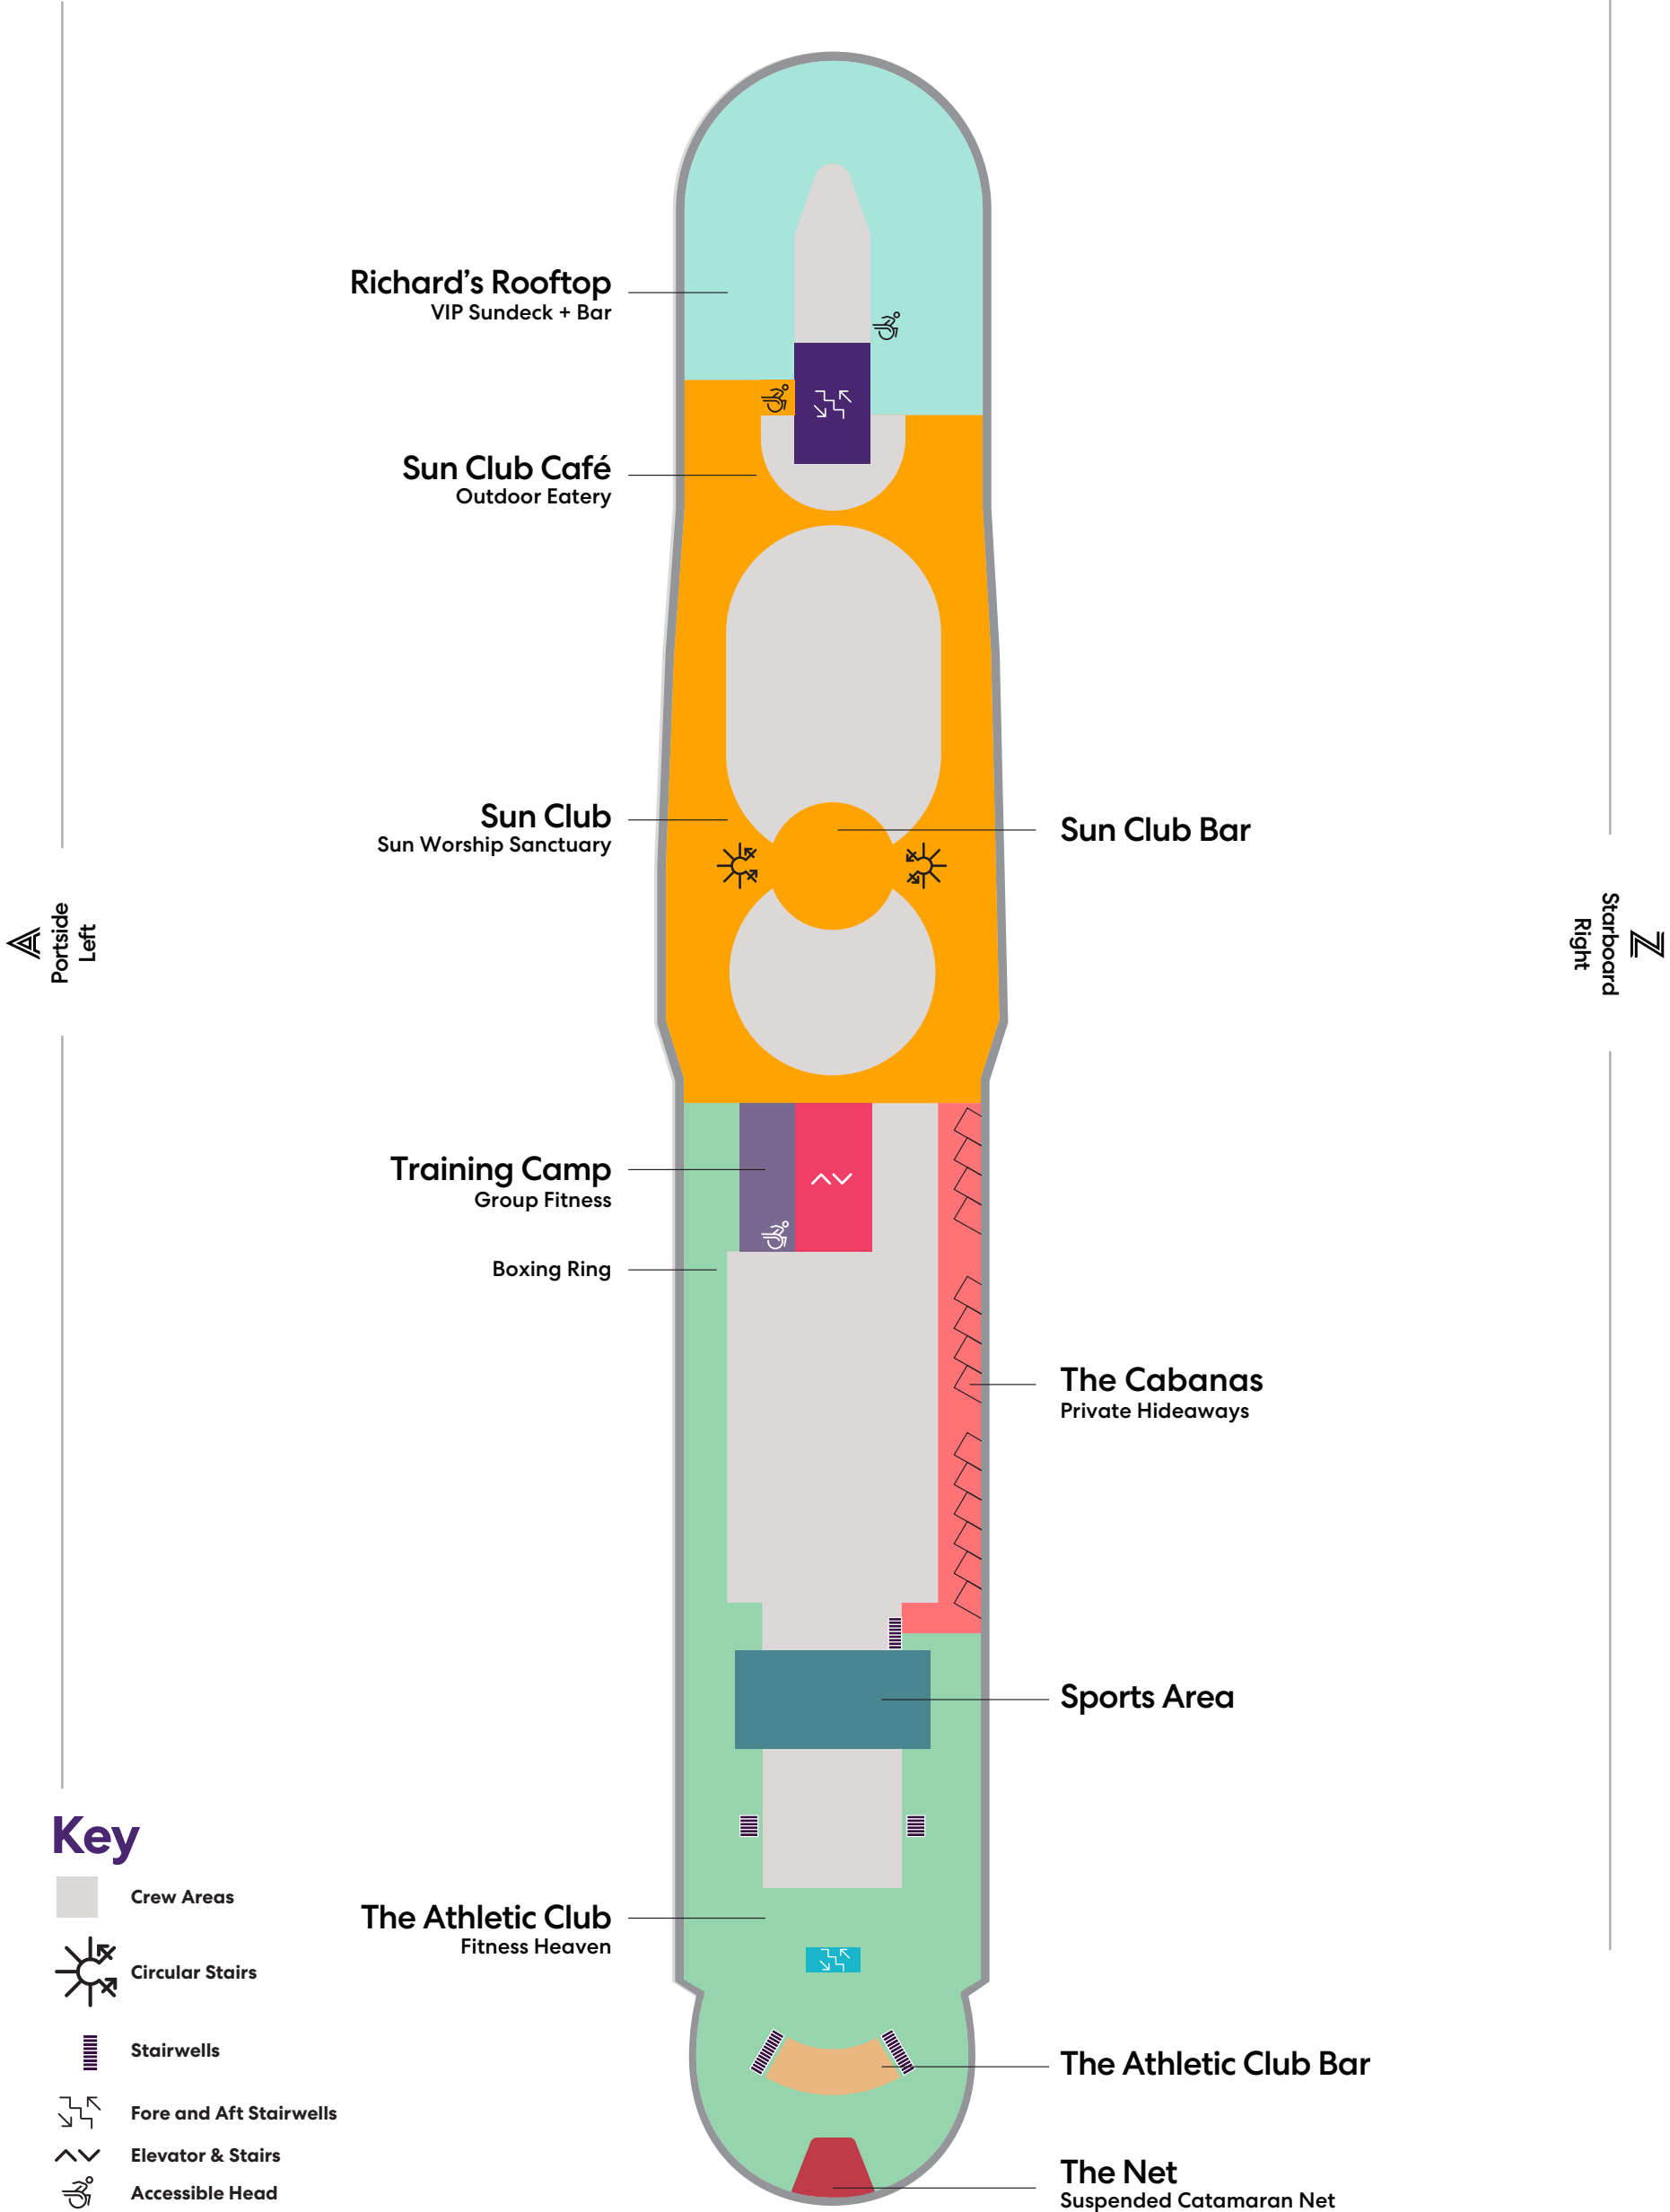

Deck

13

SCARLET LADY

Portside Left

Starboard Right

Key

- SCB Cheeky Corner Suite - Biggest Terrace
- SAB Sweet Aft Suite - Biggest Terrace
- TX XL Sea Terrace
- TC Central Sea Terrace
- TR The Sea Terrace
- II Solo Insider
- IN The Insider
- Sailor Areas & Corridors
- Crew Areas
- ^v Elevator & Stairs
- ♣ Sleeps 1
- ▲ Sleeps 3; Includes a pullman bed
- Accessible cabin
- || Connecting cabins

Deck

SCARLET LADY

Portside
Left

Starboard
Right

Key

- SCB Cheeky Corner Suite - Biggest Terrace
- SAB Sweet Aft Suite - Biggest Terrace
- SB Brilliant Suite
- TX XL Sea Terrace
- TC Central Sea Terrace
- TR The Sea Terrace
- II Solo Insider
- IN The Insider
- Sailor Areas & Corridors
- Crew Areas
- ^ v Elevator & Stairs
- ⚑ Sleeps 1
- ▲ Sleeps 3; Includes a pullman bed
- ⊠ Sleeps 4; Includes both an extra lower bed and a pullman bed
- + Sleeps up to 4
- || Connecting cabins

Key

-  Crew Areas
-  Circular Stairs
-  Stairwells
-  Fore and Aft Stairwells
-  Elevator & Stairs
-  Accessible Head

Deck

17

SCARLET LADY

VOYAGES

▲
Portside
Left

▼
Starboard
Right

The Perch
Outdoor Yoga

The Runway
Jogging Track

Key

■ Crew Areas

▮ Stairwells