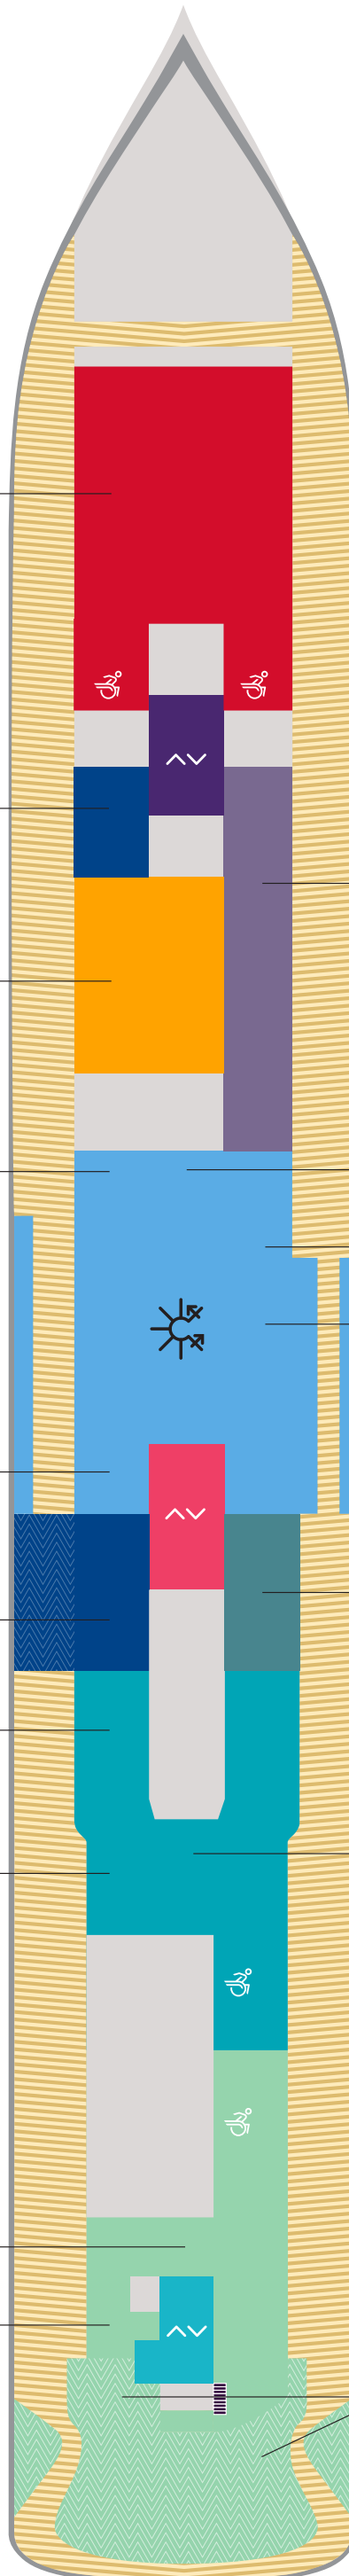

Deck

7

SCARLET LADY

VOYAGES

Portside
Left

Starboard
Right

The Red Room
Live Performance Space

The Groupie
Private Karaoke

The Manor
Alluring Nightclub

Draught Haus
Local Tap Room

The Roundabout
Atrium

Lick Me Till Ice Cream
Scoop Shop

The Pizza Place
Casual Eatery Serving... Pizza

The Loose Cannon
Local Dive Bar

The Arcade
Video Games & Vintage Vibes

The Dock House
Casual Mediterranean & Bar

Juicesea

Sip
Champagne Lounge

Voyage Vinyl
Record Shop

Necessities Shop
Daily Essentials

Chart Room
Sailor Help & Support

Grounds Club
Thoughtfully Sourced Coffee

The Social Club
Diner & Bar

The Dock
Mezze-Style Outdoor Eatery +
Bar & Social Lounge

Key

- Crew Areas
- Circular Stairs
- Stairwells
- Elevator & Stairs
- Accessible Head