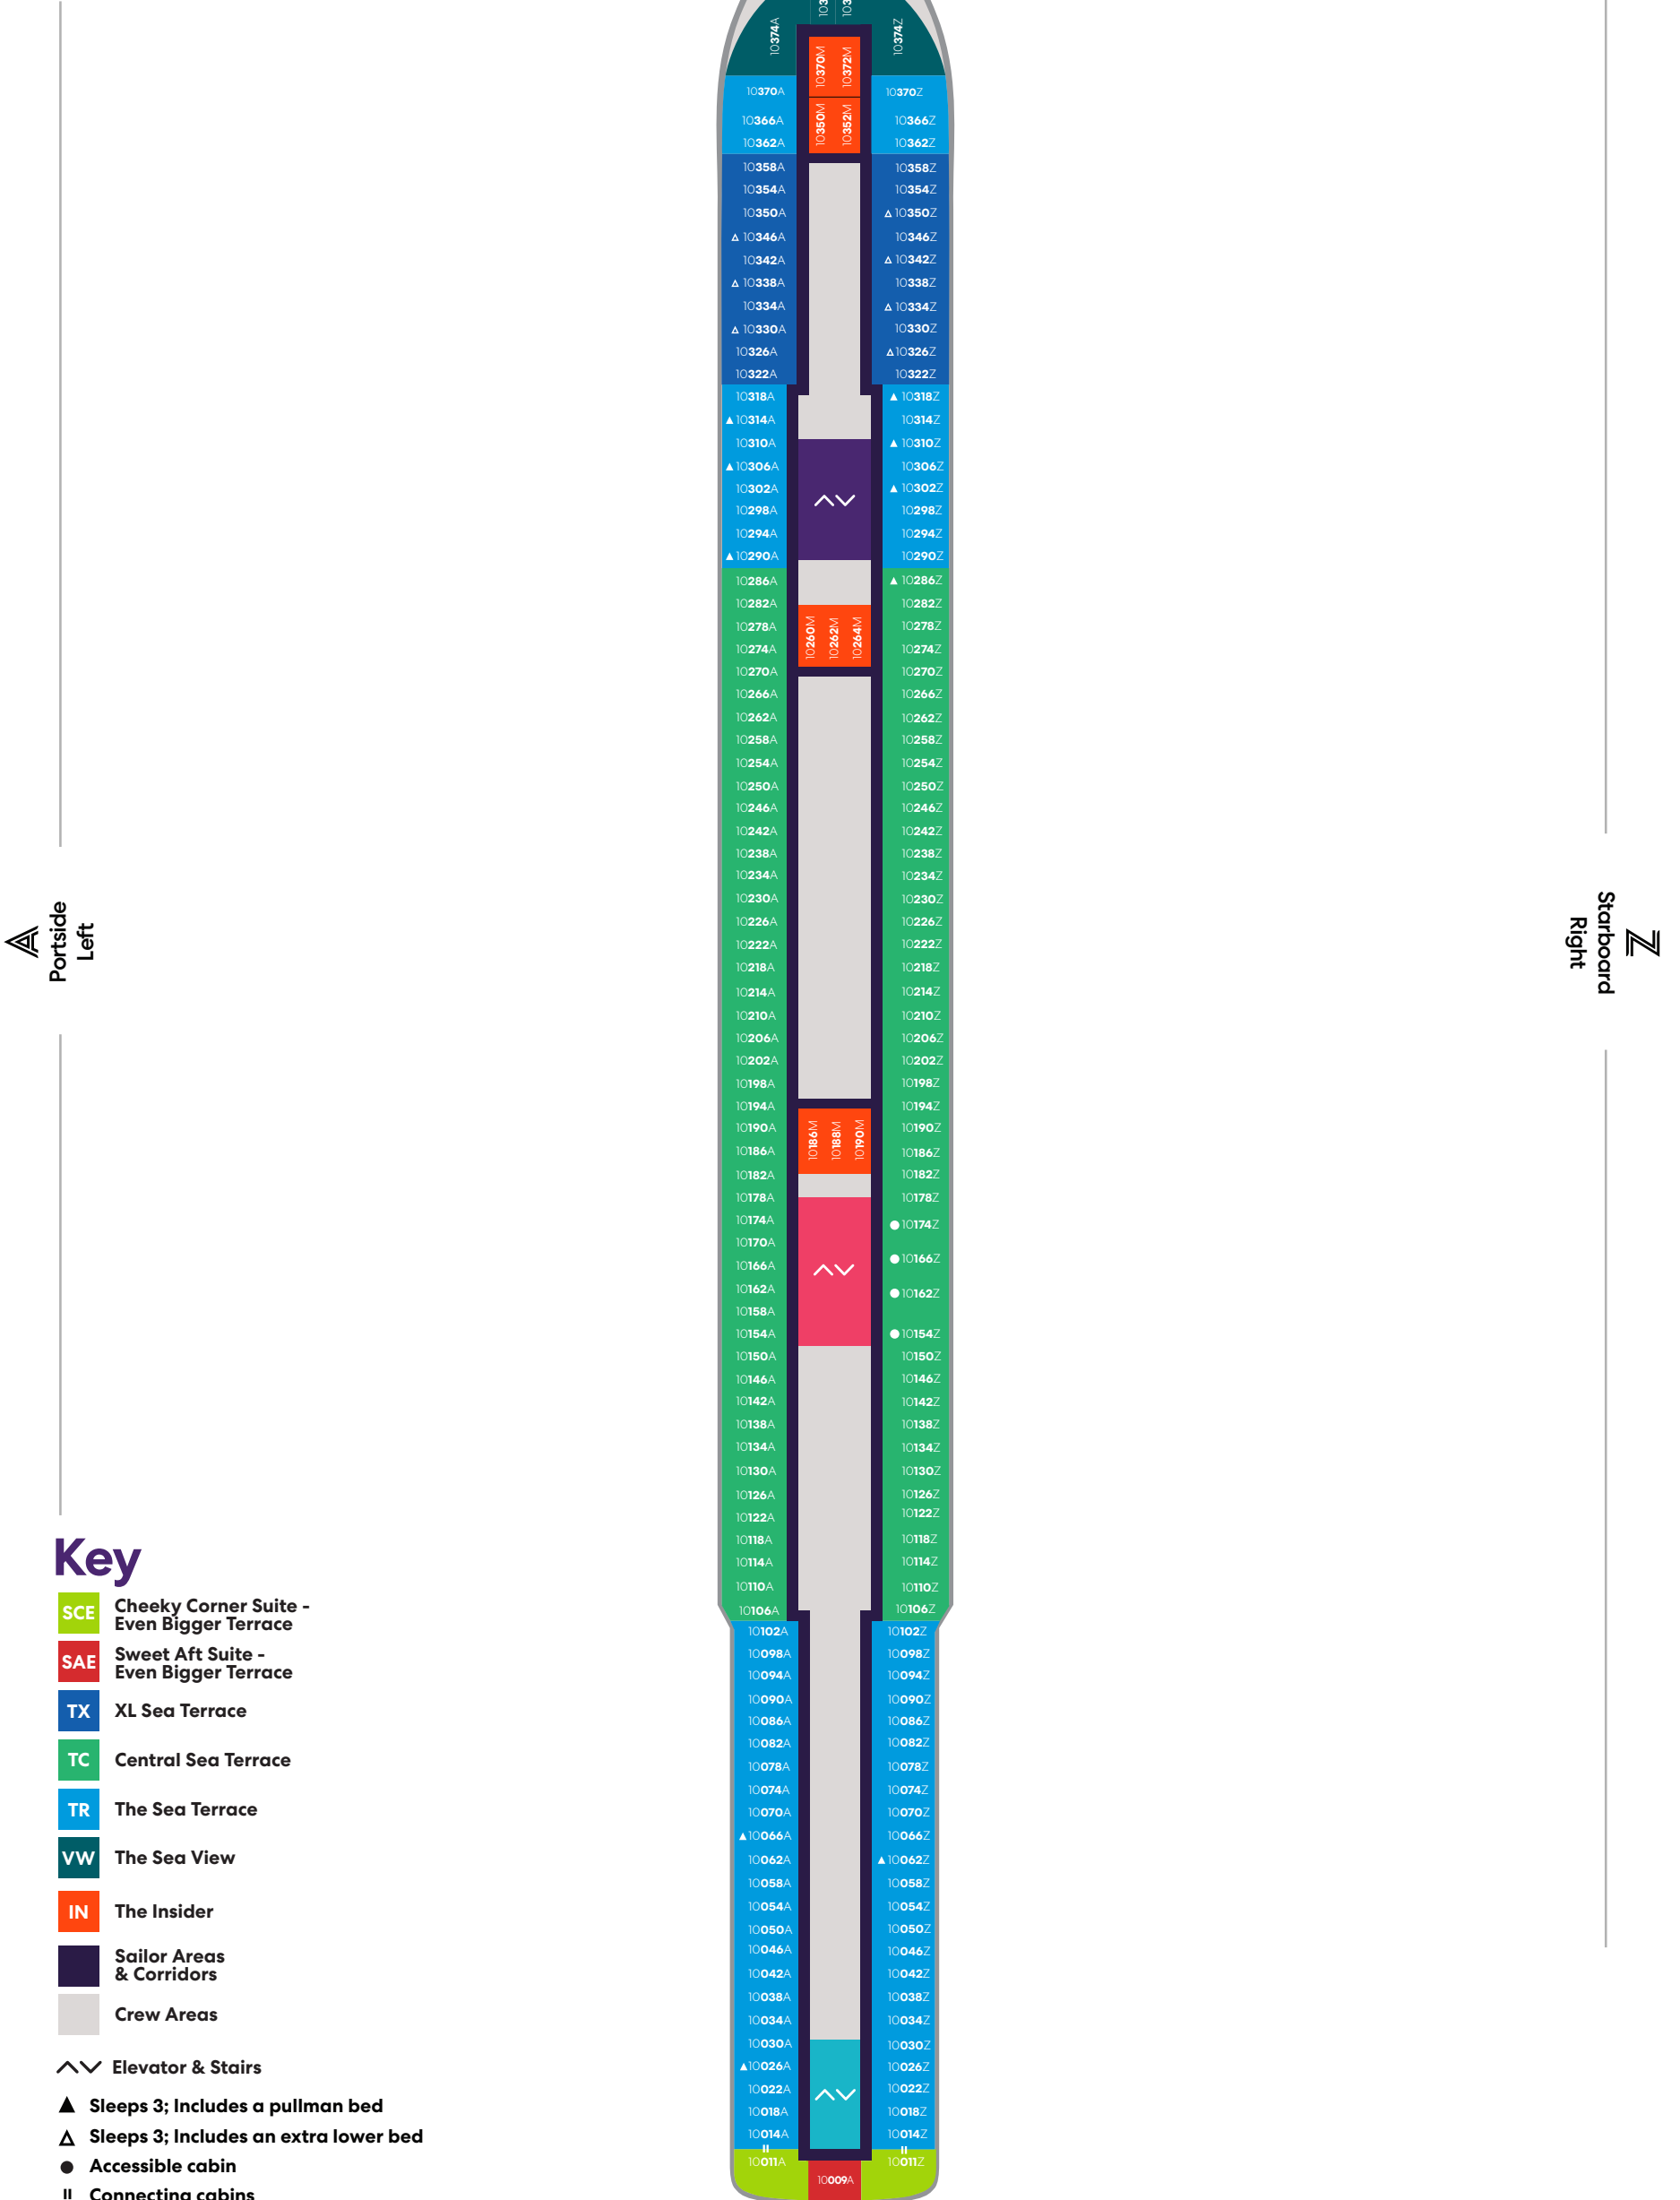

Grounds Club
Thoughtfully Sourced Coffee

The Social Club
Diner & Bar

The Dock
Mezze-Style Outdoor Eatery +
Bar & Social Lounge

Key

-  Crew Areas
-  Circular Stairs
-  Stairwells
-  Elevator & Stairs
-  Accessible Head

Deck

9

SCARLET LADY

Portside
Left

Starboard
Right

Key

- SCP Cheeky Corner Suite – Pretty Big Terrace
- SAP Sweet Aft Suite – Pretty Big Terrace
- TX XL Sea Terrace
- TC Central Sea Terrace
- TR The Sea Terrace
- VI Solo Sea View
- VW The Sea View
- IN The Insider
- Sailor Areas & Corridors
- Crew Areas
- ^v Elevator & Stairs
- ‡ Sleeps 1
- ▲ Sleeps 3; Includes a pullman bed
- △ Sleeps 3; Includes an extra lower bed
- Accessible cabin
- || Connecting cabins

Deck

10

SCARLET LADY

Key

- SCE Cheeky Corner Suite - Even Bigger Terrace
- SAE Sweet Aft Suite - Even Bigger Terrace
- TX XL Sea Terrace
- TC Central Sea Terrace
- TR The Sea Terrace
- VW The Sea View
- IN The Insider
- Sailor Areas & Corridors
- Crew Areas
- ^ v Elevator & Stairs
- ▲ Sleeps 3; Includes a pullman bed
- △ Sleeps 3; Includes an extra lower bed
- Accessible cabin
- || Connecting cabins

Deck

11

SCARLET LADY

▲ Portside
Left

▲ Starboard
Right

Key

- SCE** Cheeky Corner Suite – Even Bigger Terrace
- SAE** Sweet Aft Suite – Even Bigger Terrace
- TX** XL Sea Terrace
- TC** Central Sea Terrace
- TR** The Sea Terrace
- VW** The Sea View
- I1** Solo Insider
- IN** The Insider
- Sailor Areas & Corridors**
- Crew Areas**
- ^ v Elevator & Stairs
- ‡ Sleeps 1
- ▲ Sleeps 3; Includes a pullman bed
- △ Sleeps 3; Includes an extra lower bed
- Accessible cabin
- || Connecting cabins