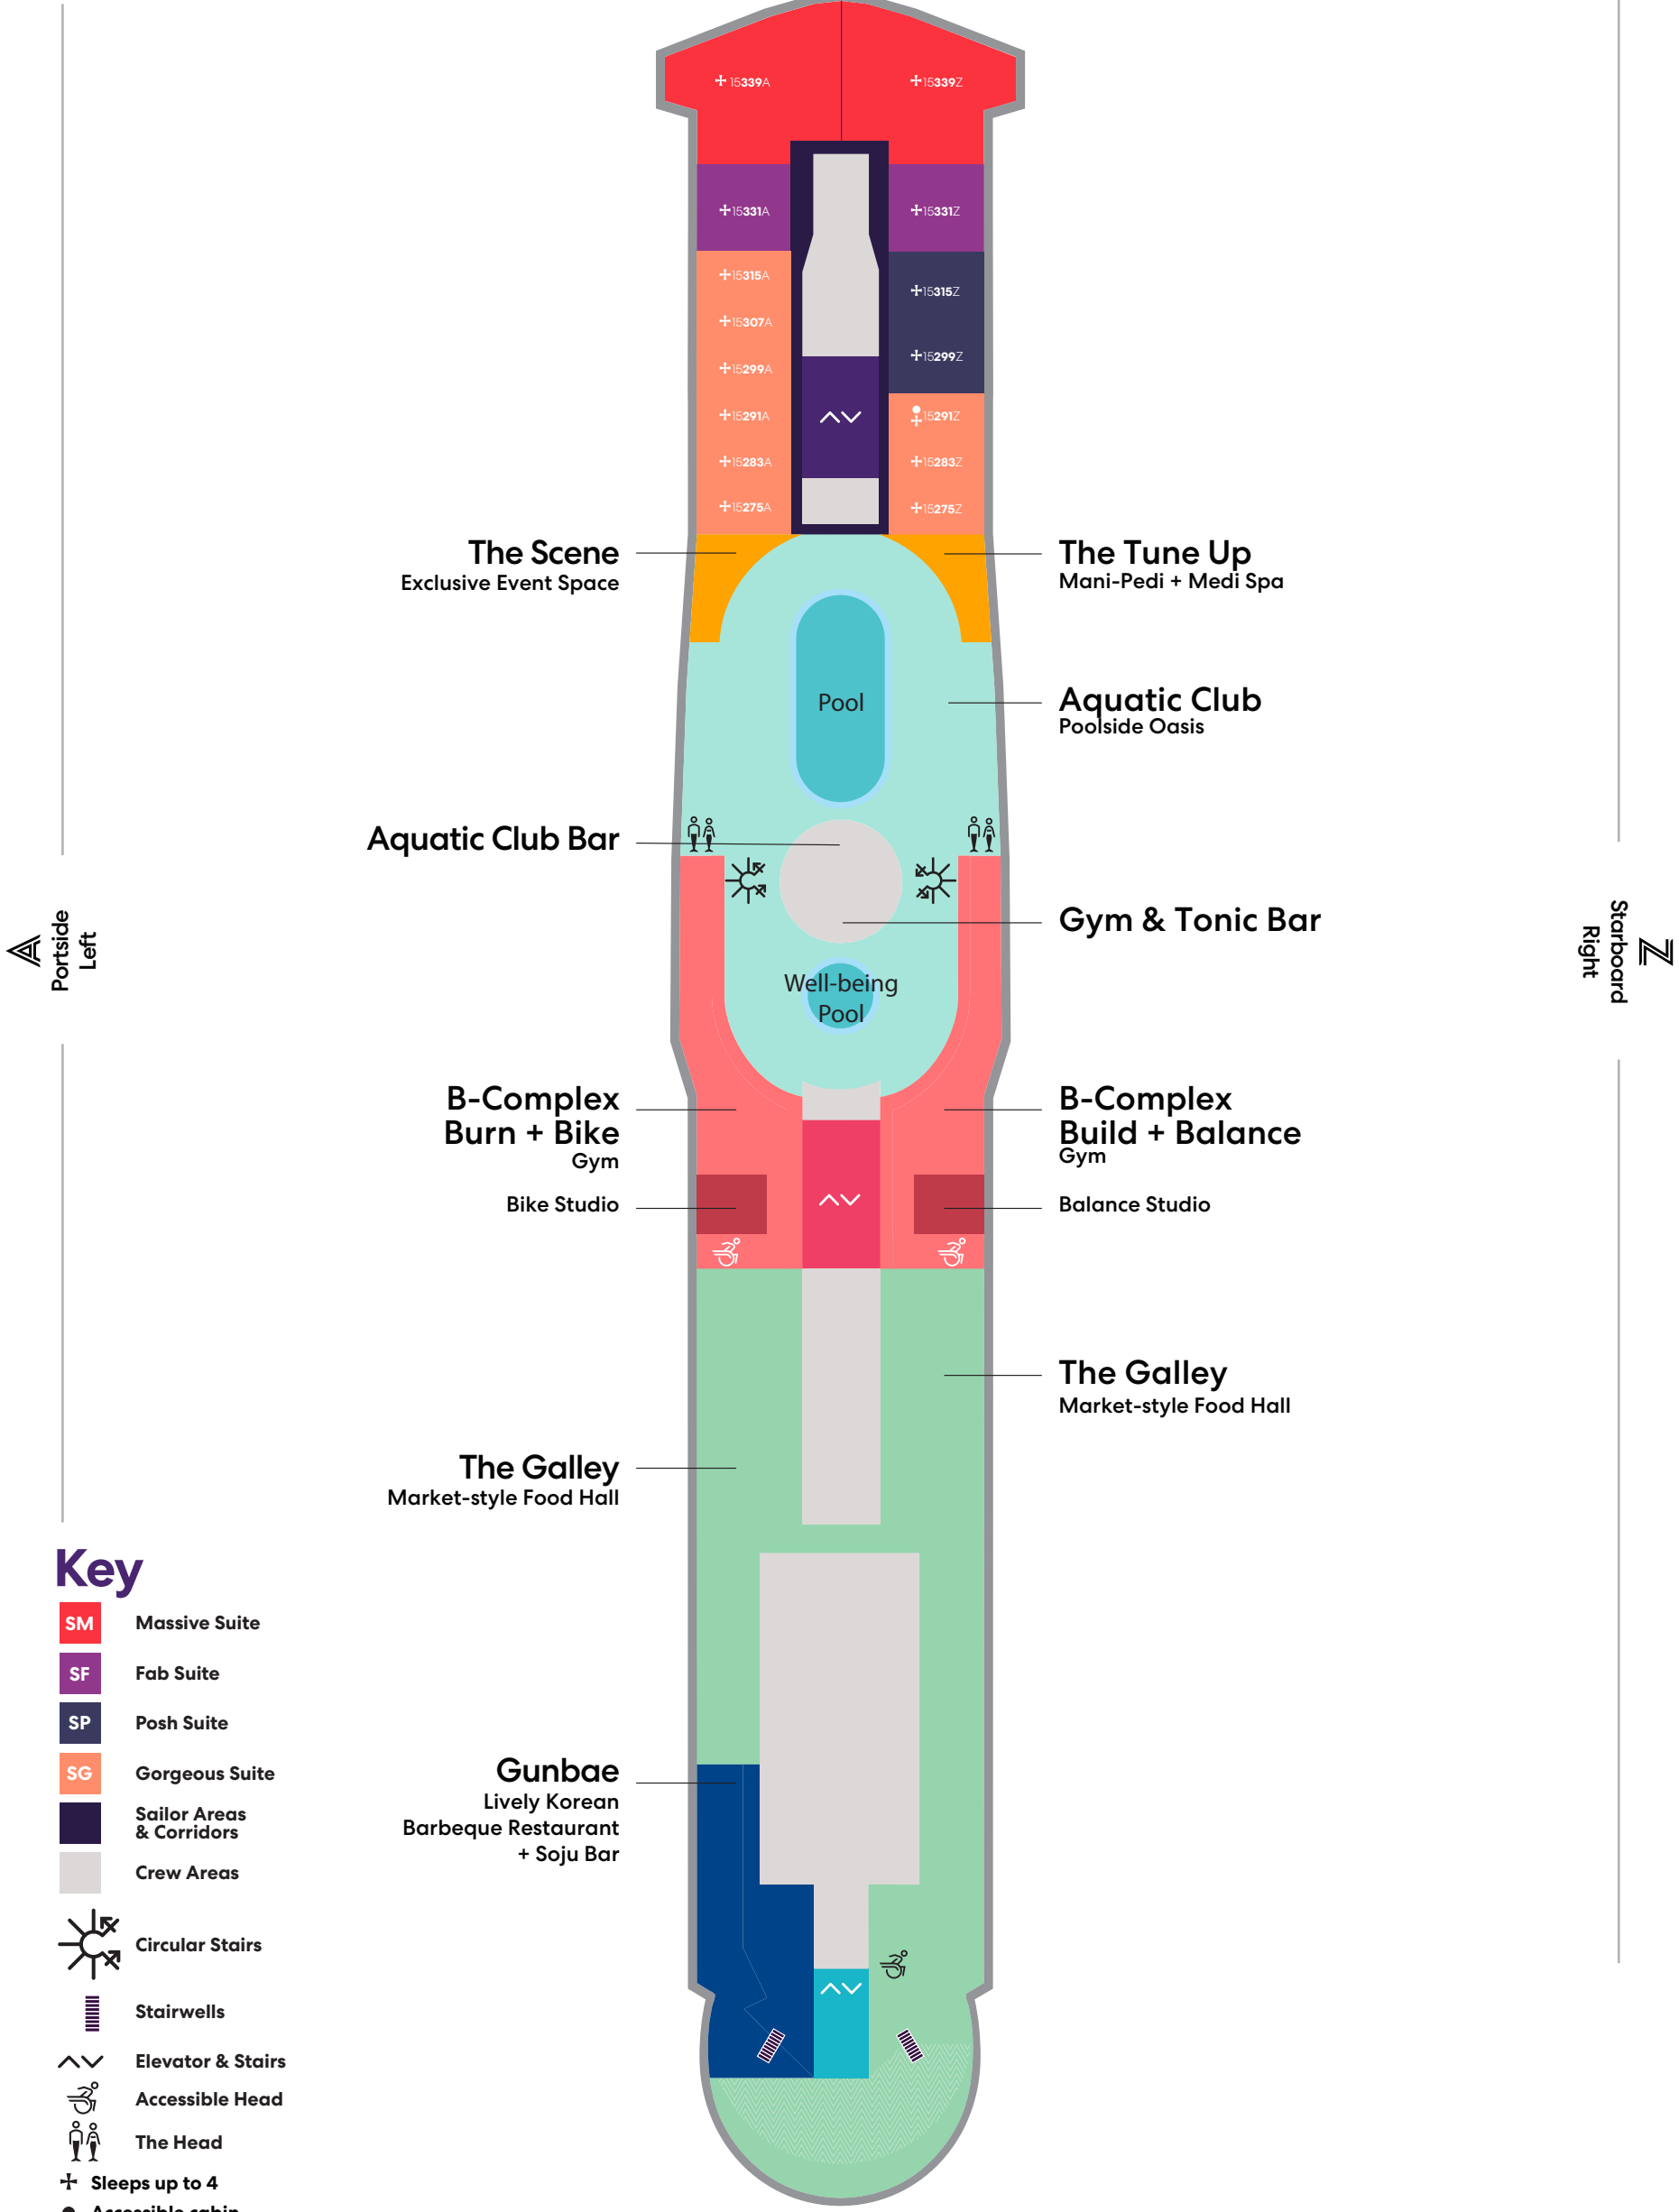

Deck

13

SCARLET LADY

Portside Left

Starboard Right

Key

- SCB Cheeky Corner Suite - Biggest Terrace
- SAB Sweet Aft Suite - Biggest Terrace
- TX XL Sea Terrace
- TC Central Sea Terrace
- TR The Sea Terrace
- II Solo Insider
- IN The Insider
- Sailor Areas & Corridors
- Crew Areas
- ^v Elevator & Stairs
- ♣ Sleeps 1
- ▲ Sleeps 3; Includes a pullman bed
- Accessible cabin
- || Connecting cabins

Deck

SCARLET LADY

Portside
Left

Starboard
Right

Key

- SCB Cheeky Corner Suite - Biggest Terrace
- SAB Sweet Aft Suite - Biggest Terrace
- SB Brilliant Suite
- TX XL Sea Terrace
- TC Central Sea Terrace
- TR The Sea Terrace
- II Solo Insider
- IN The Insider
- Sailor Areas & Corridors
- Crew Areas
- ^ v Elevator & Stairs
- ⚑ Sleeps 1
- ▲ Sleeps 3; Includes a pullman bed
- ⊠ Sleeps 4; Includes both an extra lower bed and a pullman bed
- + Sleeps up to 4
- || Connecting cabins

Key

-  Crew Areas
-  Circular Stairs
-  Stairwells
-  Fore and Aft Stairwells
-  Elevator & Stairs
-  Accessible Head

Deck

17

SCARLET LADY

VOYAGES

▲
Portside
Left

▼
Starboard
Right

The Perch
Outdoor Yoga

The Runway
Jogging Track

Key

■ Crew Areas

▮ Stairwells