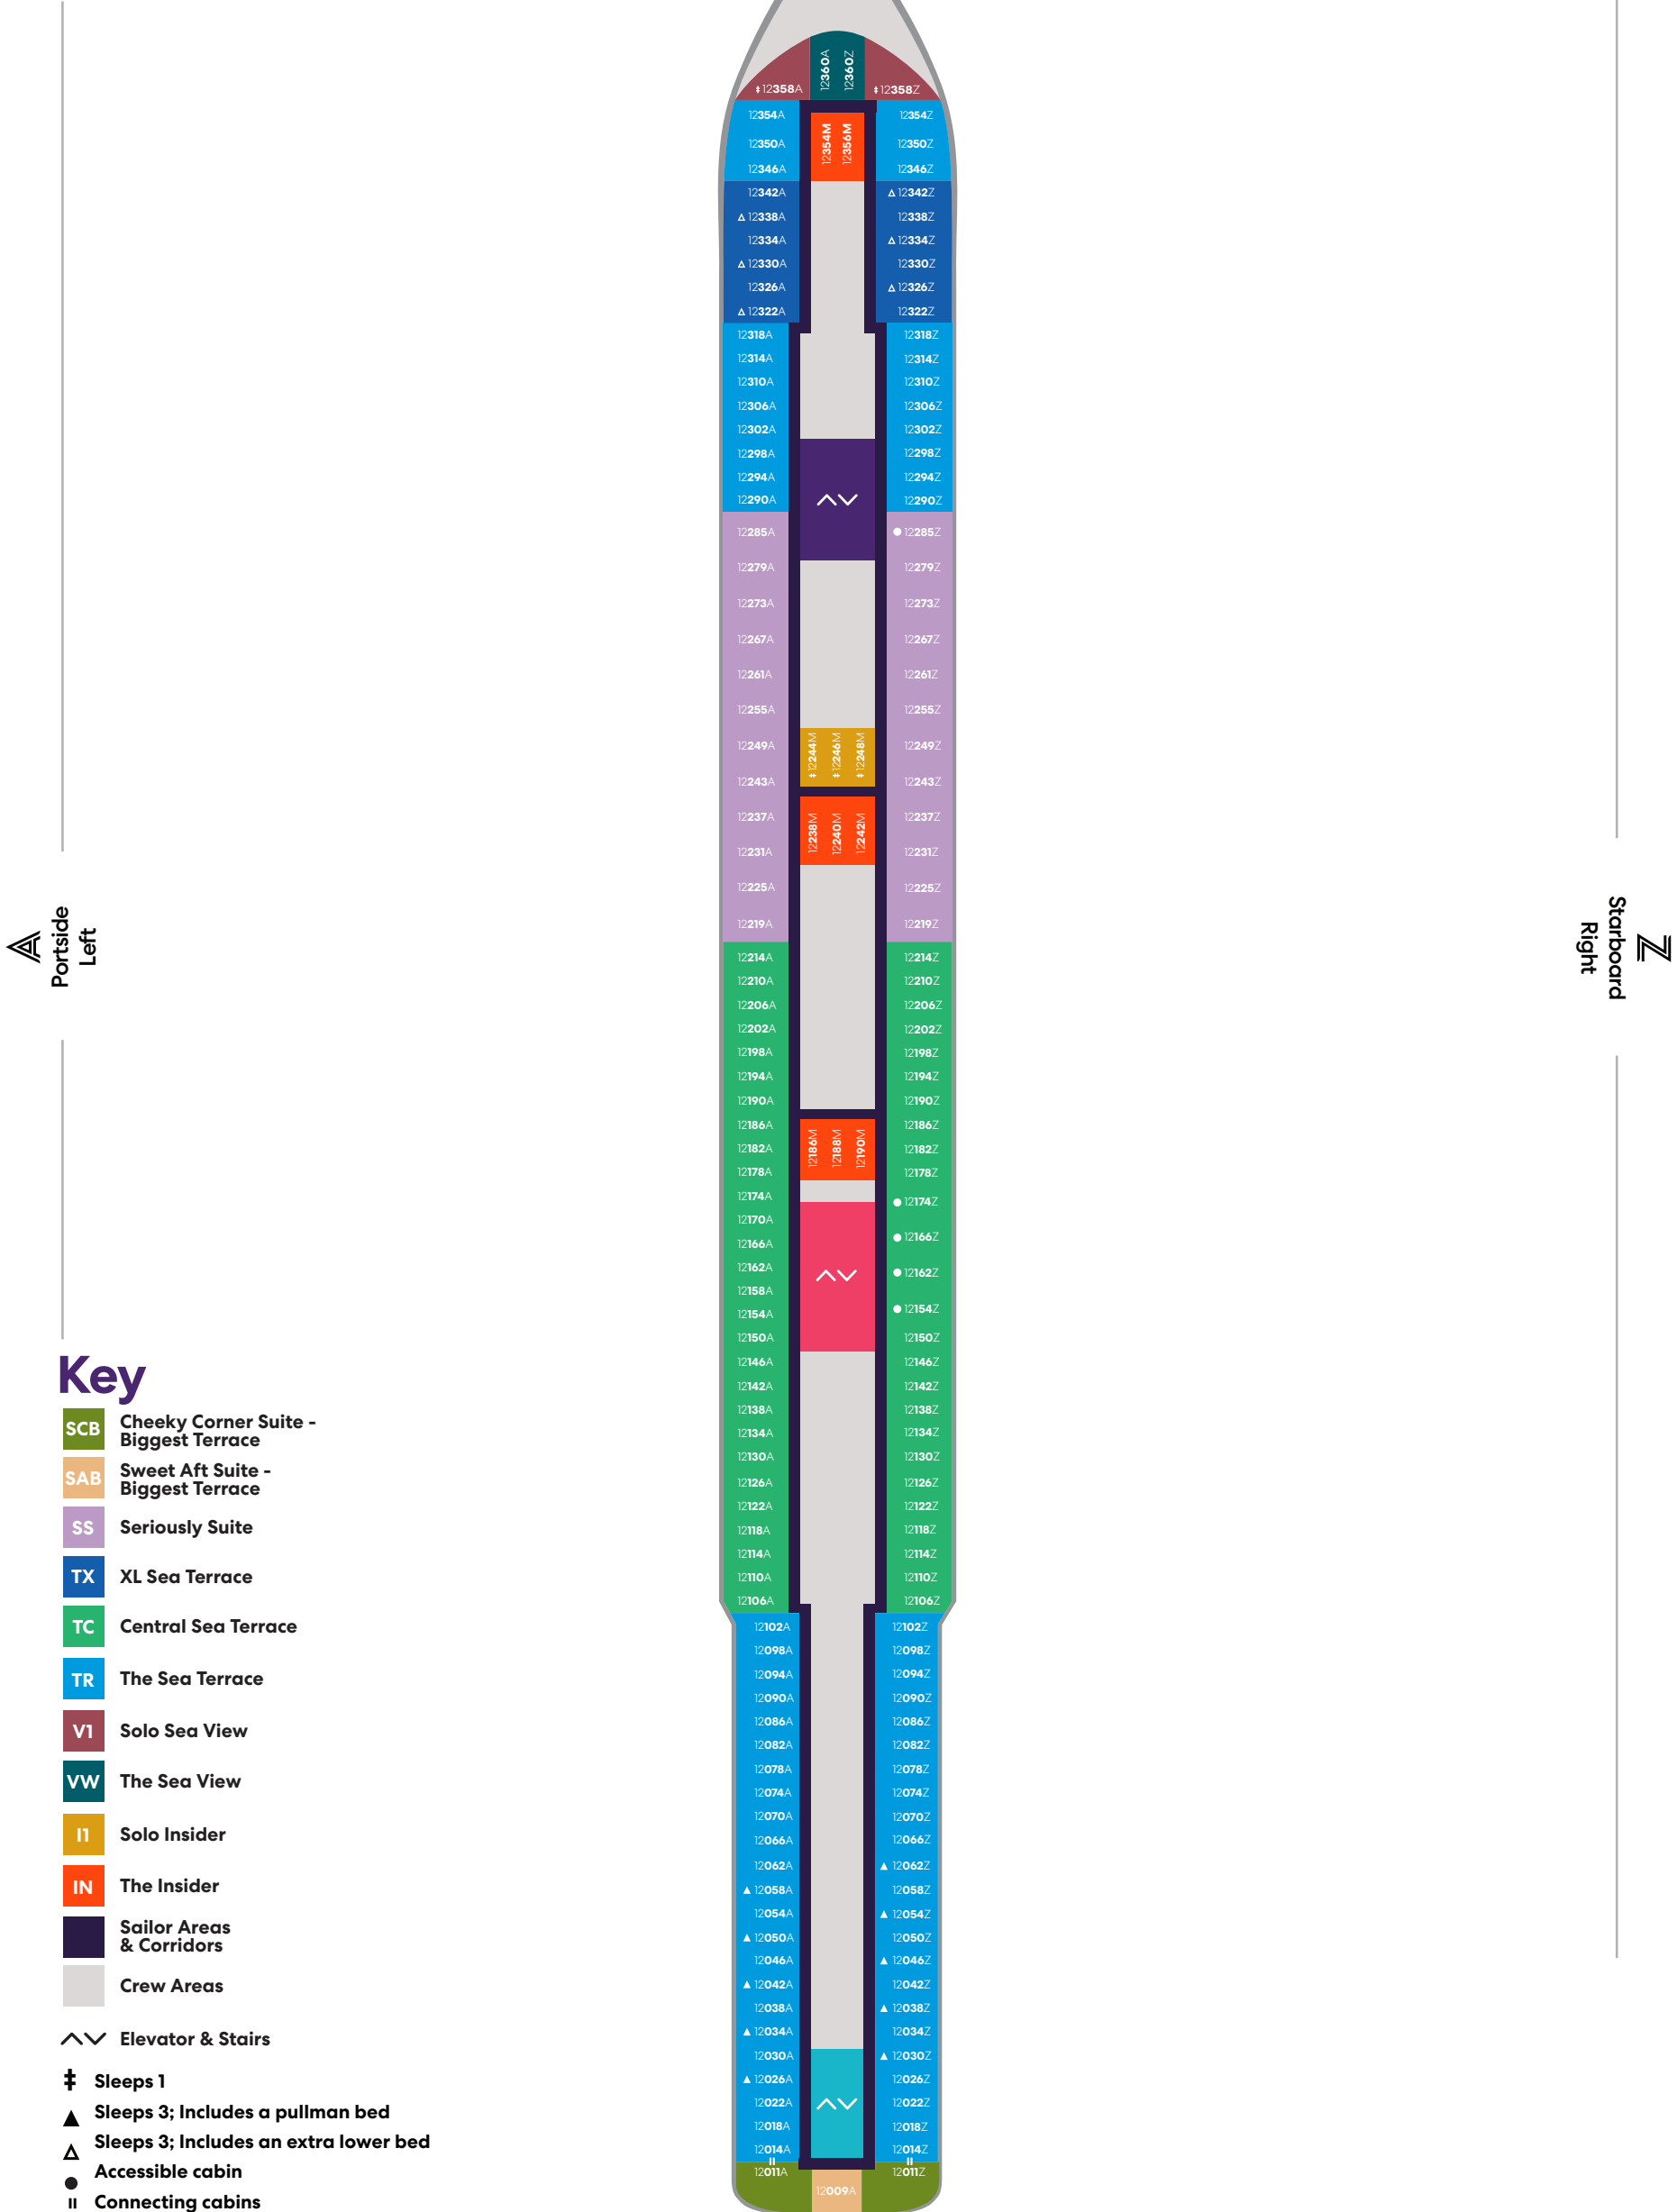

Deck

10

SCARLET LADY

Key

- SCE Cheeky Corner Suite - Even Bigger Terrace
- SAE Sweet Aft Suite - Even Bigger Terrace
- TX XL Sea Terrace
- TC Central Sea Terrace
- TR The Sea Terrace
- VW The Sea View
- IN The Insider
- Sailor Areas & Corridors
- Crew Areas
- ^ v Elevator & Stairs
- ▲ Sleeps 3; Includes a pullman bed
- △ Sleeps 3; Includes an extra lower bed
- Accessible cabin
- || Connecting cabins

Deck

11

SCARLET LADY

▲ Portside
Left

▲ Starboard
Right

Key

- SCE** Cheeky Corner Suite – Even Bigger Terrace
- SAE** Sweet Aft Suite – Even Bigger Terrace
- TX** XL Sea Terrace
- TC** Central Sea Terrace
- TR** The Sea Terrace
- VW** The Sea View
- I1** Solo Insider
- IN** The Insider
- Sailor Areas & Corridors**
- Crew Areas**
- ^ v Elevator & Stairs
- ‡ Sleeps 1
- ▲ Sleeps 3; Includes a pullman bed
- △ Sleeps 3; Includes an extra lower bed
- Accessible cabin
- || Connecting cabins

Deck

12

SCARLET LADY

Key

- SCB Cheeky Corner Suite - Biggest Terrace
- SAB Sweet Aft Suite - Biggest Terrace
- SS Seriously Suite
- TX XL Sea Terrace
- TC Central Sea Terrace
- TR The Sea Terrace
- VI Solo Sea View
- VW The Sea View
- II Solo Insider
- IN The Insider
- Sailor Areas & Corridors
- Crew Areas
- ^v Elevator & Stairs
- ‡ Sleeps 1
- ▲ Sleeps 3; Includes a pullman bed
- △ Sleeps 3; Includes an extra lower bed
- Accessible cabin
- || Connecting cabins

Deck

13

SCARLET LADY

Portside Left

Starboard Right

Key

- SCB Cheeky Corner Suite - Biggest Terrace
- SAB Sweet Aft Suite - Biggest Terrace
- TX XL Sea Terrace
- TC Central Sea Terrace
- TR The Sea Terrace
- II Solo Insider
- IN The Insider
- Sailor Areas & Corridors
- Crew Areas
- ^v Elevator & Stairs
- ♣ Sleeps 1
- ▲ Sleeps 3; Includes a pullman bed
- Accessible cabin
- || Connecting cabins