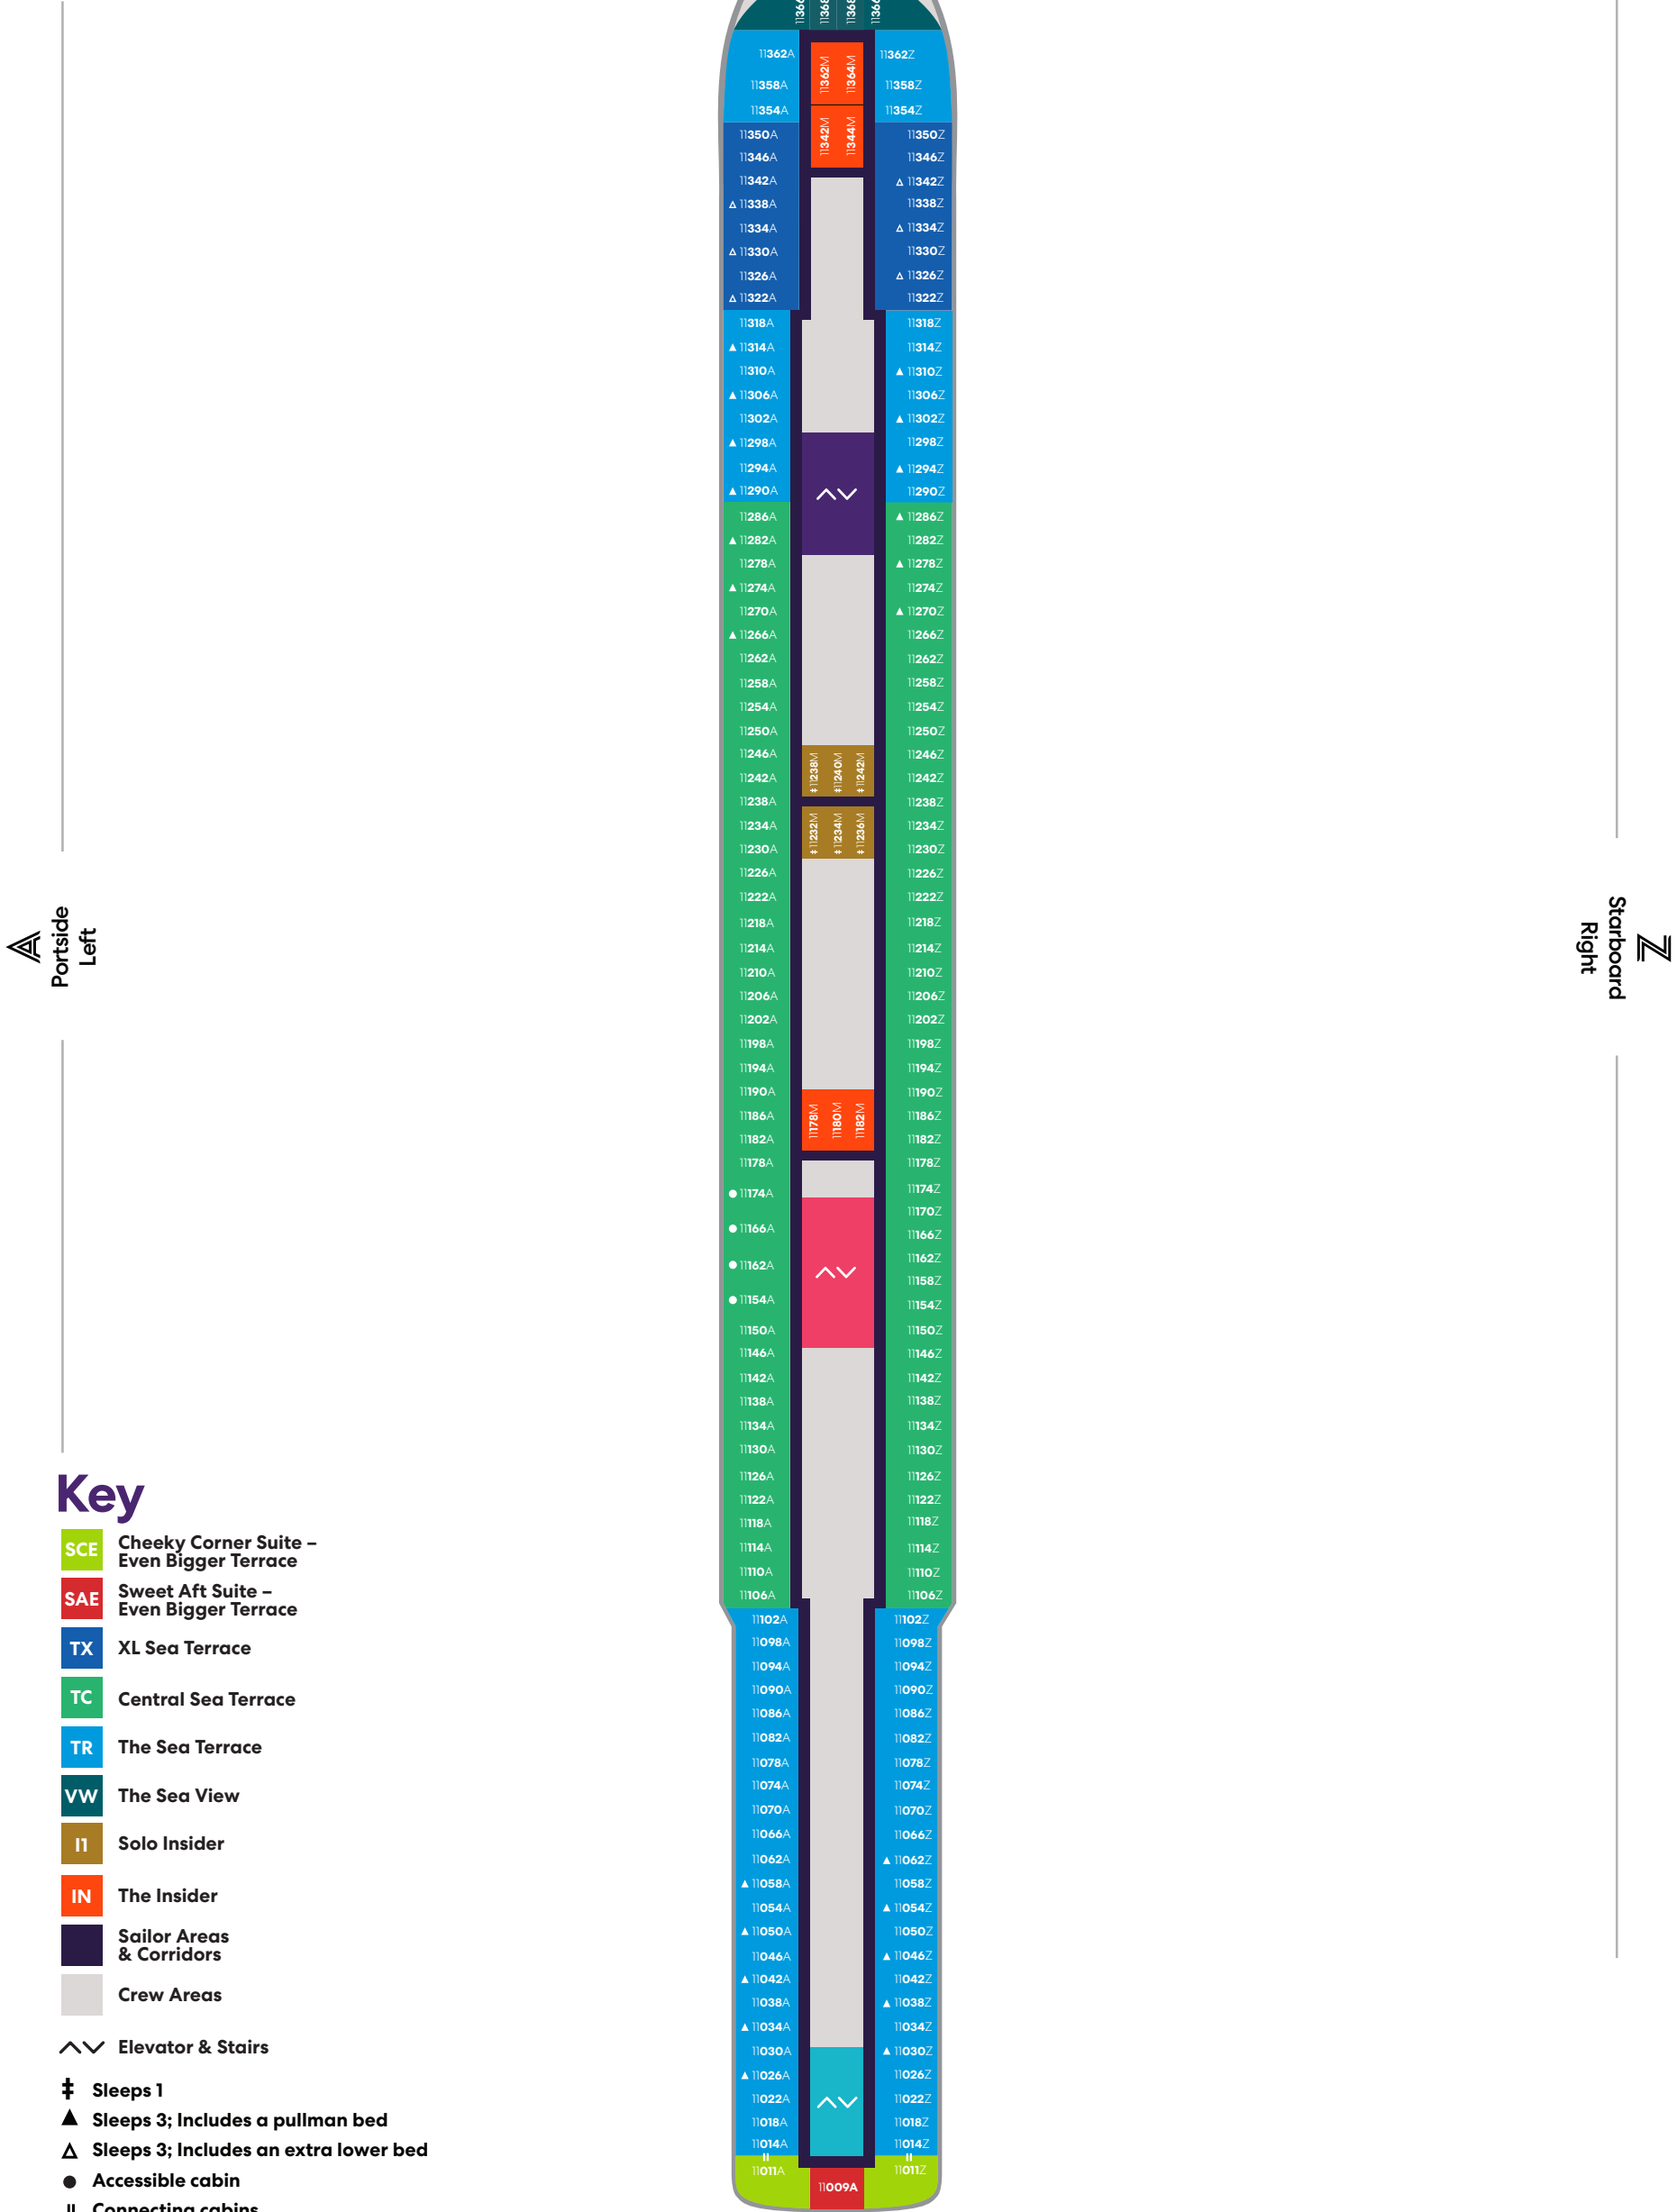

Deck

9

SCARLET LADY

Portside
Left

Starboard
Right

Key

- SCP Cheeky Corner Suite – Pretty Big Terrace
- SAP Sweet Aft Suite – Pretty Big Terrace
- TX XL Sea Terrace
- TC Central Sea Terrace
- TR The Sea Terrace
- VI Solo Sea View
- VW The Sea View
- IN The Insider
- Sailor Areas & Corridors
- Crew Areas
- ^v Elevator & Stairs
- ‡ Sleeps 1
- ▲ Sleeps 3; Includes a pullman bed
- △ Sleeps 3; Includes an extra lower bed
- Accessible cabin
- || Connecting cabins

Deck

10

SCARLET LADY

Key

- SCE Cheeky Corner Suite - Even Bigger Terrace
- SAE Sweet Aft Suite - Even Bigger Terrace
- TX XL Sea Terrace
- TC Central Sea Terrace
- TR The Sea Terrace
- VW The Sea View
- IN The Insider
- Sailor Areas & Corridors
- Crew Areas
- ^ v Elevator & Stairs
- ▲ Sleeps 3; Includes a pullman bed
- △ Sleeps 3; Includes an extra lower bed
- Accessible cabin
- || Connecting cabins

Deck

11

SCARLET LADY

▲ Portside
Left

▲ Starboard
Right

Key

- SCE** Cheeky Corner Suite – Even Bigger Terrace
- SAE** Sweet Aft Suite – Even Bigger Terrace
- TX** XL Sea Terrace
- TC** Central Sea Terrace
- TR** The Sea Terrace
- VW** The Sea View
- I1** Solo Insider
- IN** The Insider
- Sailor Areas & Corridors**
- Crew Areas**
- ^ v Elevator & Stairs
- ‡ Sleeps 1
- ▲ Sleeps 3; Includes a pullman bed
- △ Sleeps 3; Includes an extra lower bed
- Accessible cabin
- || Connecting cabins

Deck

12

SCARLET LADY

Key

- SCB Cheeky Corner Suite - Biggest Terrace
- SAB Sweet Aft Suite - Biggest Terrace
- SS Seriously Suite
- TX XL Sea Terrace
- TC Central Sea Terrace
- TR The Sea Terrace
- VI Solo Sea View
- VW The Sea View
- II Solo Insider
- IN The Insider
- Sailor Areas & Corridors
- Crew Areas
- ^v Elevator & Stairs
- ‡ Sleeps 1
- ▲ Sleeps 3; Includes a pullman bed
- △ Sleeps 3; Includes an extra lower bed
- Accessible cabin
- || Connecting cabins