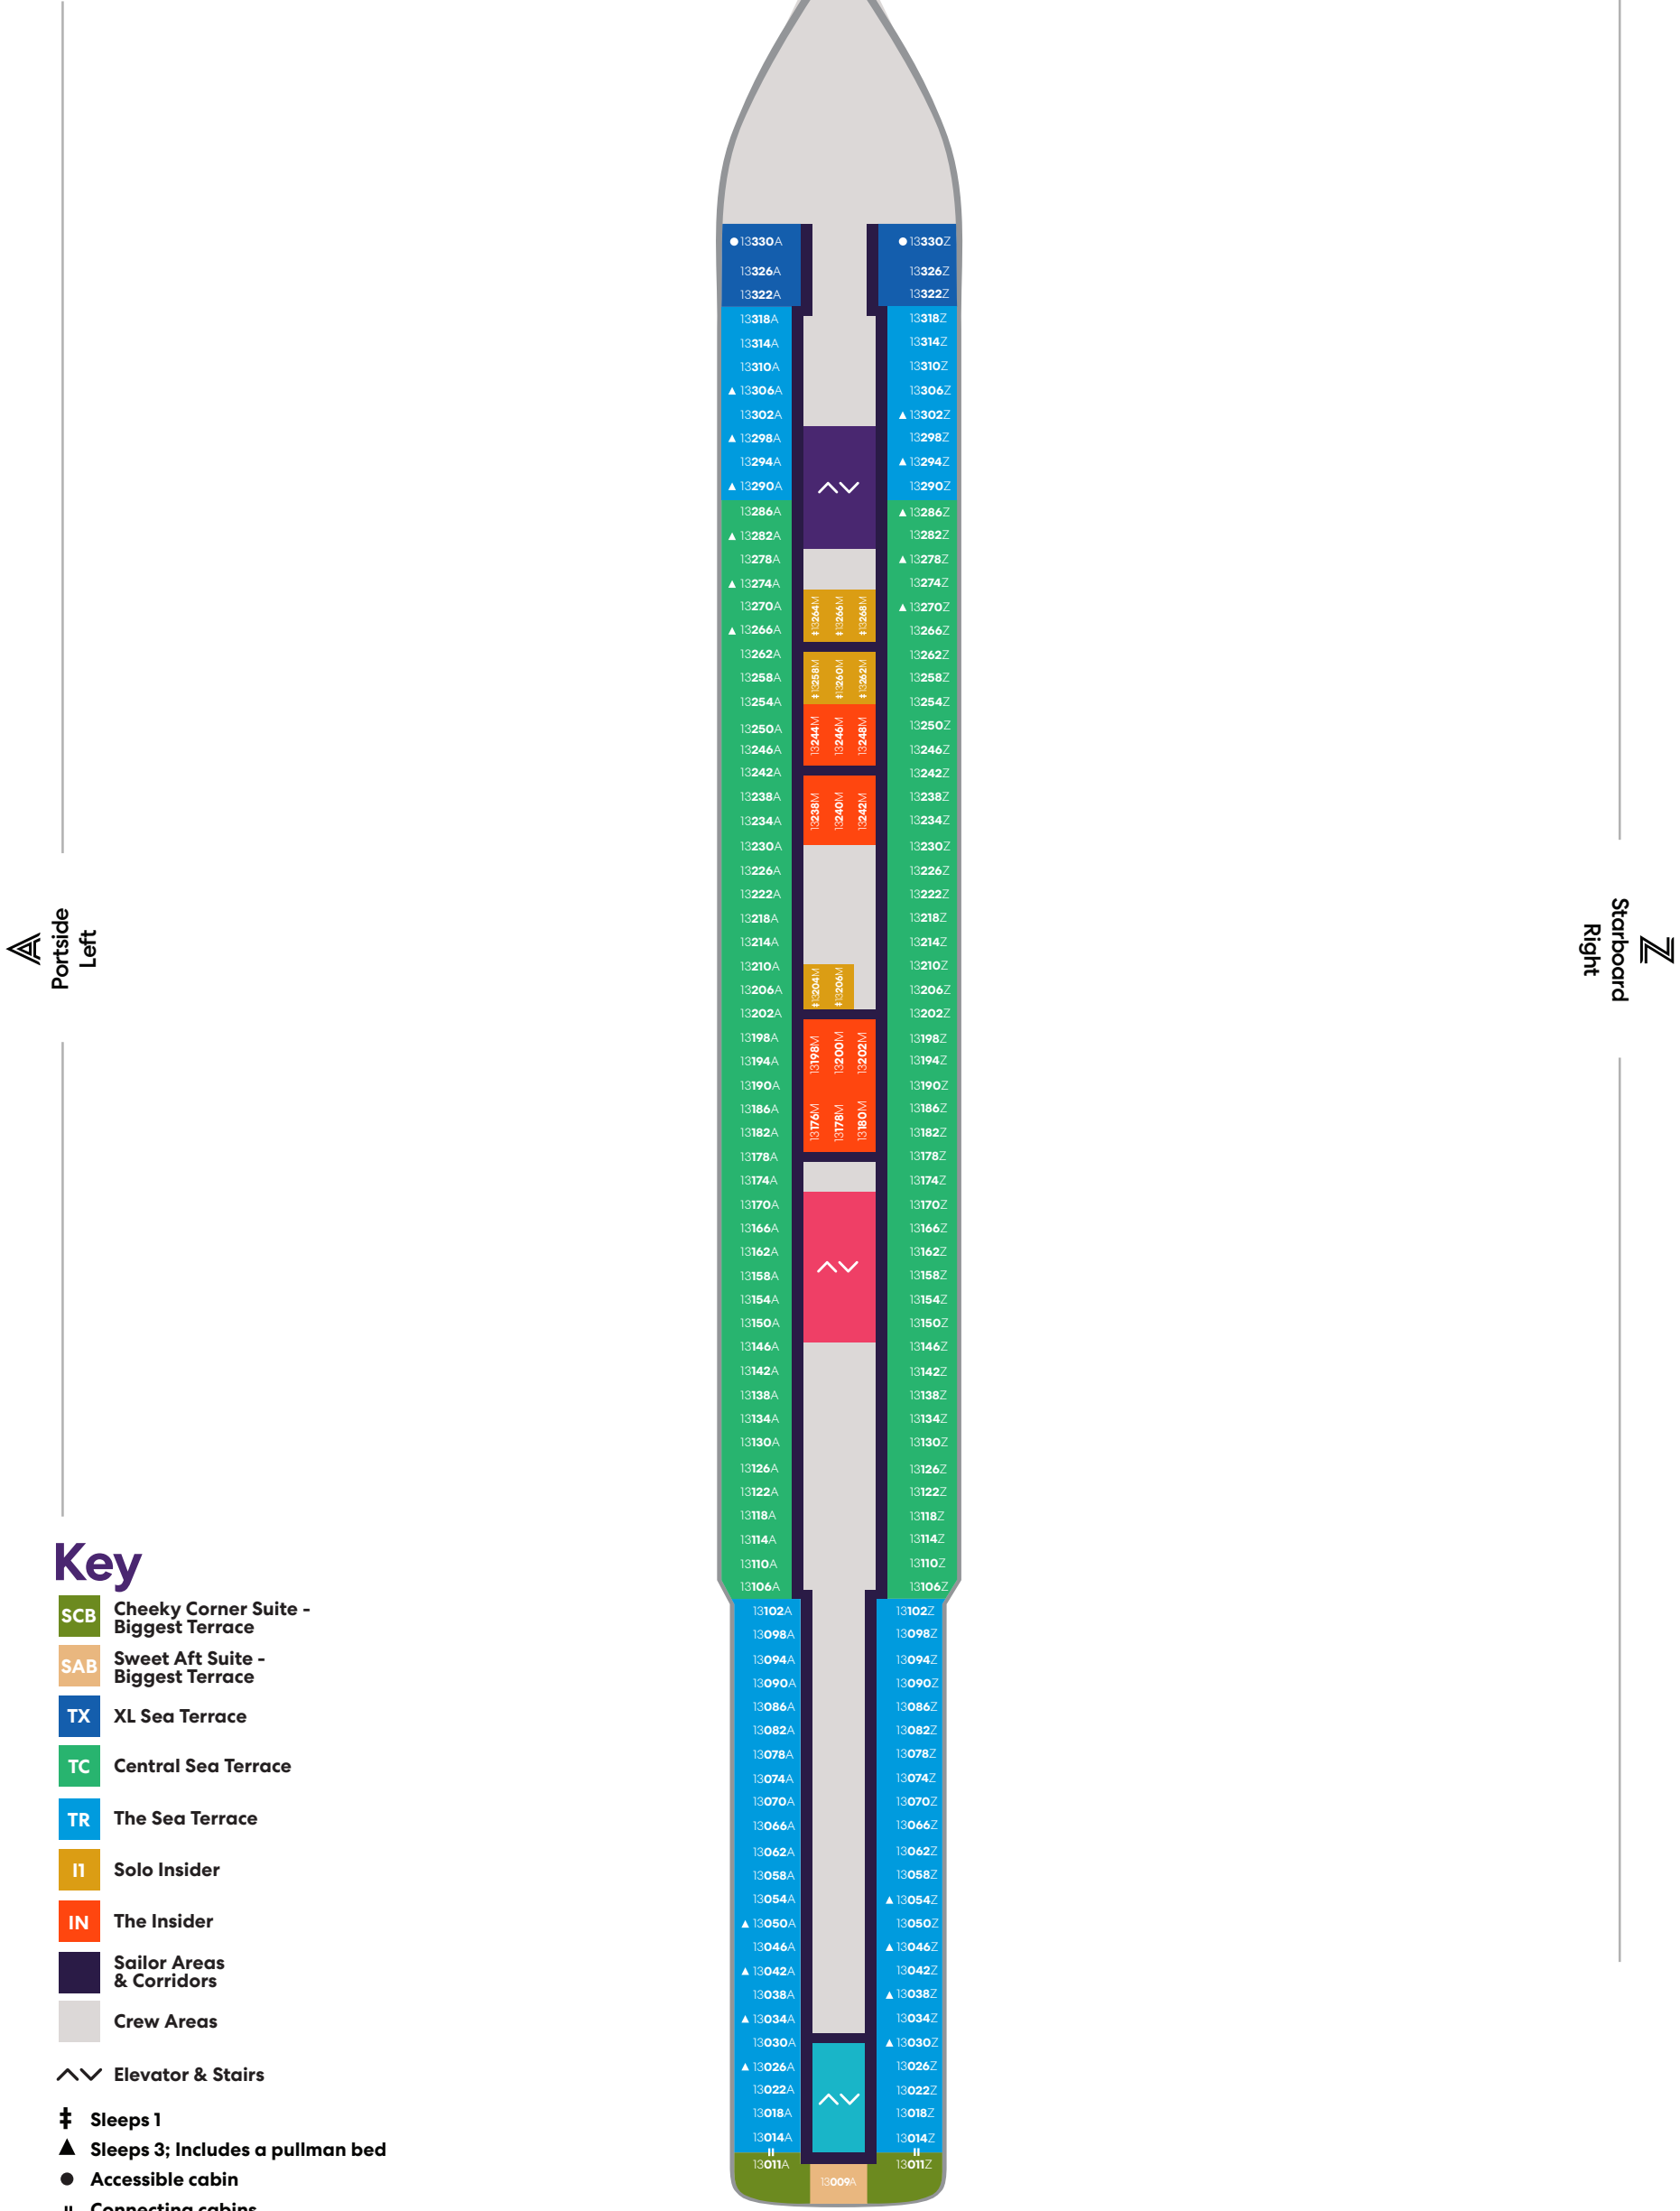

Deck

11

SCARLET LADY

▲ Portside
Left

▲ Starboard
Right

Key

- SCE** Cheeky Corner Suite – Even Bigger Terrace
- SAE** Sweet Aft Suite – Even Bigger Terrace
- TX** XL Sea Terrace
- TC** Central Sea Terrace
- TR** The Sea Terrace
- VW** The Sea View
- I1** Solo Insider
- IN** The Insider
- Sailor Areas & Corridors**
- Crew Areas**
- ^ v Elevator & Stairs
- ‡ Sleeps 1
- ▲ Sleeps 3; Includes a pullman bed
- △ Sleeps 3; Includes an extra lower bed
- Accessible cabin
- || Connecting cabins

Deck

12

SCARLET LADY

Key

- SCB Cheeky Corner Suite - Biggest Terrace
- SAB Sweet Aft Suite - Biggest Terrace
- SS Seriously Suite
- TX XL Sea Terrace
- TC Central Sea Terrace
- TR The Sea Terrace
- VI Solo Sea View
- VW The Sea View
- II Solo Insider
- IN The Insider
- Sailor Areas & Corridors
- Crew Areas
- ^v Elevator & Stairs
- ‡ Sleeps 1
- ▲ Sleeps 3; Includes a pullman bed
- △ Sleeps 3; Includes an extra lower bed
- Accessible cabin
- || Connecting cabins

Deck

13

SCARLET LADY

Portside Left

Starboard Right

Key

- SCB Cheeky Corner Suite - Biggest Terrace
- SAB Sweet Aft Suite - Biggest Terrace
- TX XL Sea Terrace
- TC Central Sea Terrace
- TR The Sea Terrace
- II Solo Insider
- IN The Insider
- Sailor Areas & Corridors
- Crew Areas
- ^v Elevator & Stairs
- ♣ Sleeps 1
- ▲ Sleeps 3; Includes a pullman bed
- Accessible cabin
- || Connecting cabins

Deck

SCARLET LADY

Portside
Left

Starboard
Right

Key

- SCB Cheeky Corner Suite - Biggest Terrace
- SAB Sweet Aft Suite - Biggest Terrace
- SB Brilliant Suite
- TX XL Sea Terrace
- TC Central Sea Terrace
- TR The Sea Terrace
- II Solo Insider
- IN The Insider
- Sailor Areas & Corridors
- Crew Areas
- ^ v Elevator & Stairs
- ⚑ Sleeps 1
- ▲ Sleeps 3; Includes a pullman bed
- ⊠ Sleeps 4; Includes both an extra lower bed and a pullman bed
- + Sleeps up to 4
- || Connecting cabins