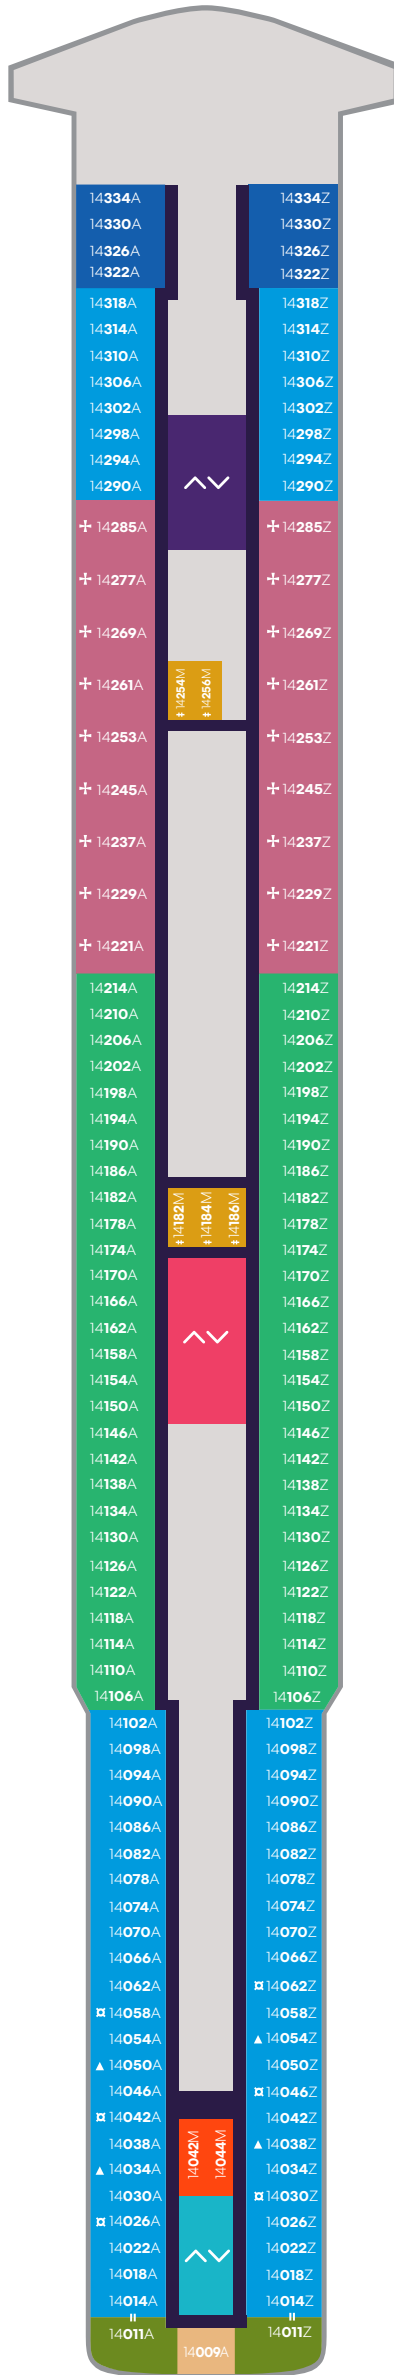

Deck

4

SCARLET LADY

Portside Left

Starboard Right

Key

Sailor Areas & Corridors

Crew Areas

Razzle Dazzle
Vegetarian-forward
Restaurant with Meaty
Cheats + Red Bar

Pink Agave
Upscale Mexican
Restaurant + Mezcal Bar

Key

- VW The Sea View
- I1 Solo Insider
- IN The Insider
- I4 Social Insider
- S Sailor Areas & Corridors
- C Crew Areas
- Elevator & Stairs
- Accessible Head
- ‡ Sleeps 1
- ▲ Sleeps 3; Includes a pullman bed
- + Sleeps 4; Includes both 2 lower beds and 2 pullmans
- Accessible cabin

Key

-  Crew Areas
-  Circular Stairs
-  Stairwells
-  Elevator & Stairs
-  Accessible Head
-  The Head

Deck

7

SCARLET LADY

VOYAGES

Portside
Left

Starboard
Right

Deck

SCARLET LADY

Portside
Left

Starboard
Right

Key

- SCB Cheeky Corner Suite - Biggest Terrace
- SAB Sweet Aft Suite - Biggest Terrace
- SB Brilliant Suite
- TX XL Sea Terrace
- TC Central Sea Terrace
- TR The Sea Terrace
- II Solo Insider
- IN The Insider
- Sailor Areas & Corridors
- Crew Areas
- ^ v Elevator & Stairs
- ⚑ Sleeps 1
- ▲ Sleeps 3; Includes a pullman bed
- ⊠ Sleeps 4; Includes both an extra lower bed and a pullman bed
- + Sleeps up to 4
- || Connecting cabins