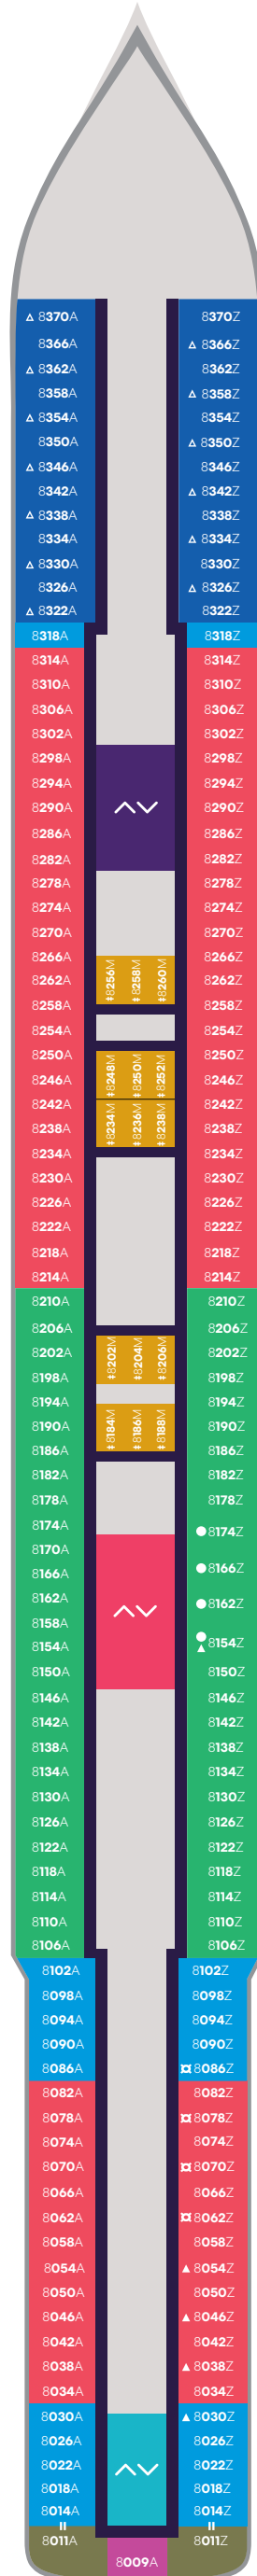

Key

- SCP Cheeky Corner Suite – Pretty Big Terrace
- SAP Sweet Aft Suite – Pretty Big Terrace
- TX XL Sea Terrace
- TC Central Sea Terrace
- TR The Sea Terrace
- TL Ltd View Sea Terrace
- II Solo Insider
- Sailor Areas & Corridors
- Crew Areas

^v Elevator & Stairs

- ‡ Sleeps 1
- ▲ Sleeps 3; Includes a pullman bed
- △ Sleeps 3; Includes an extra lower bed
- ⊠ Sleeps 4; Includes both an extra lower bed and a pullman bed
- Accessible cabin
- || Connecting cabins